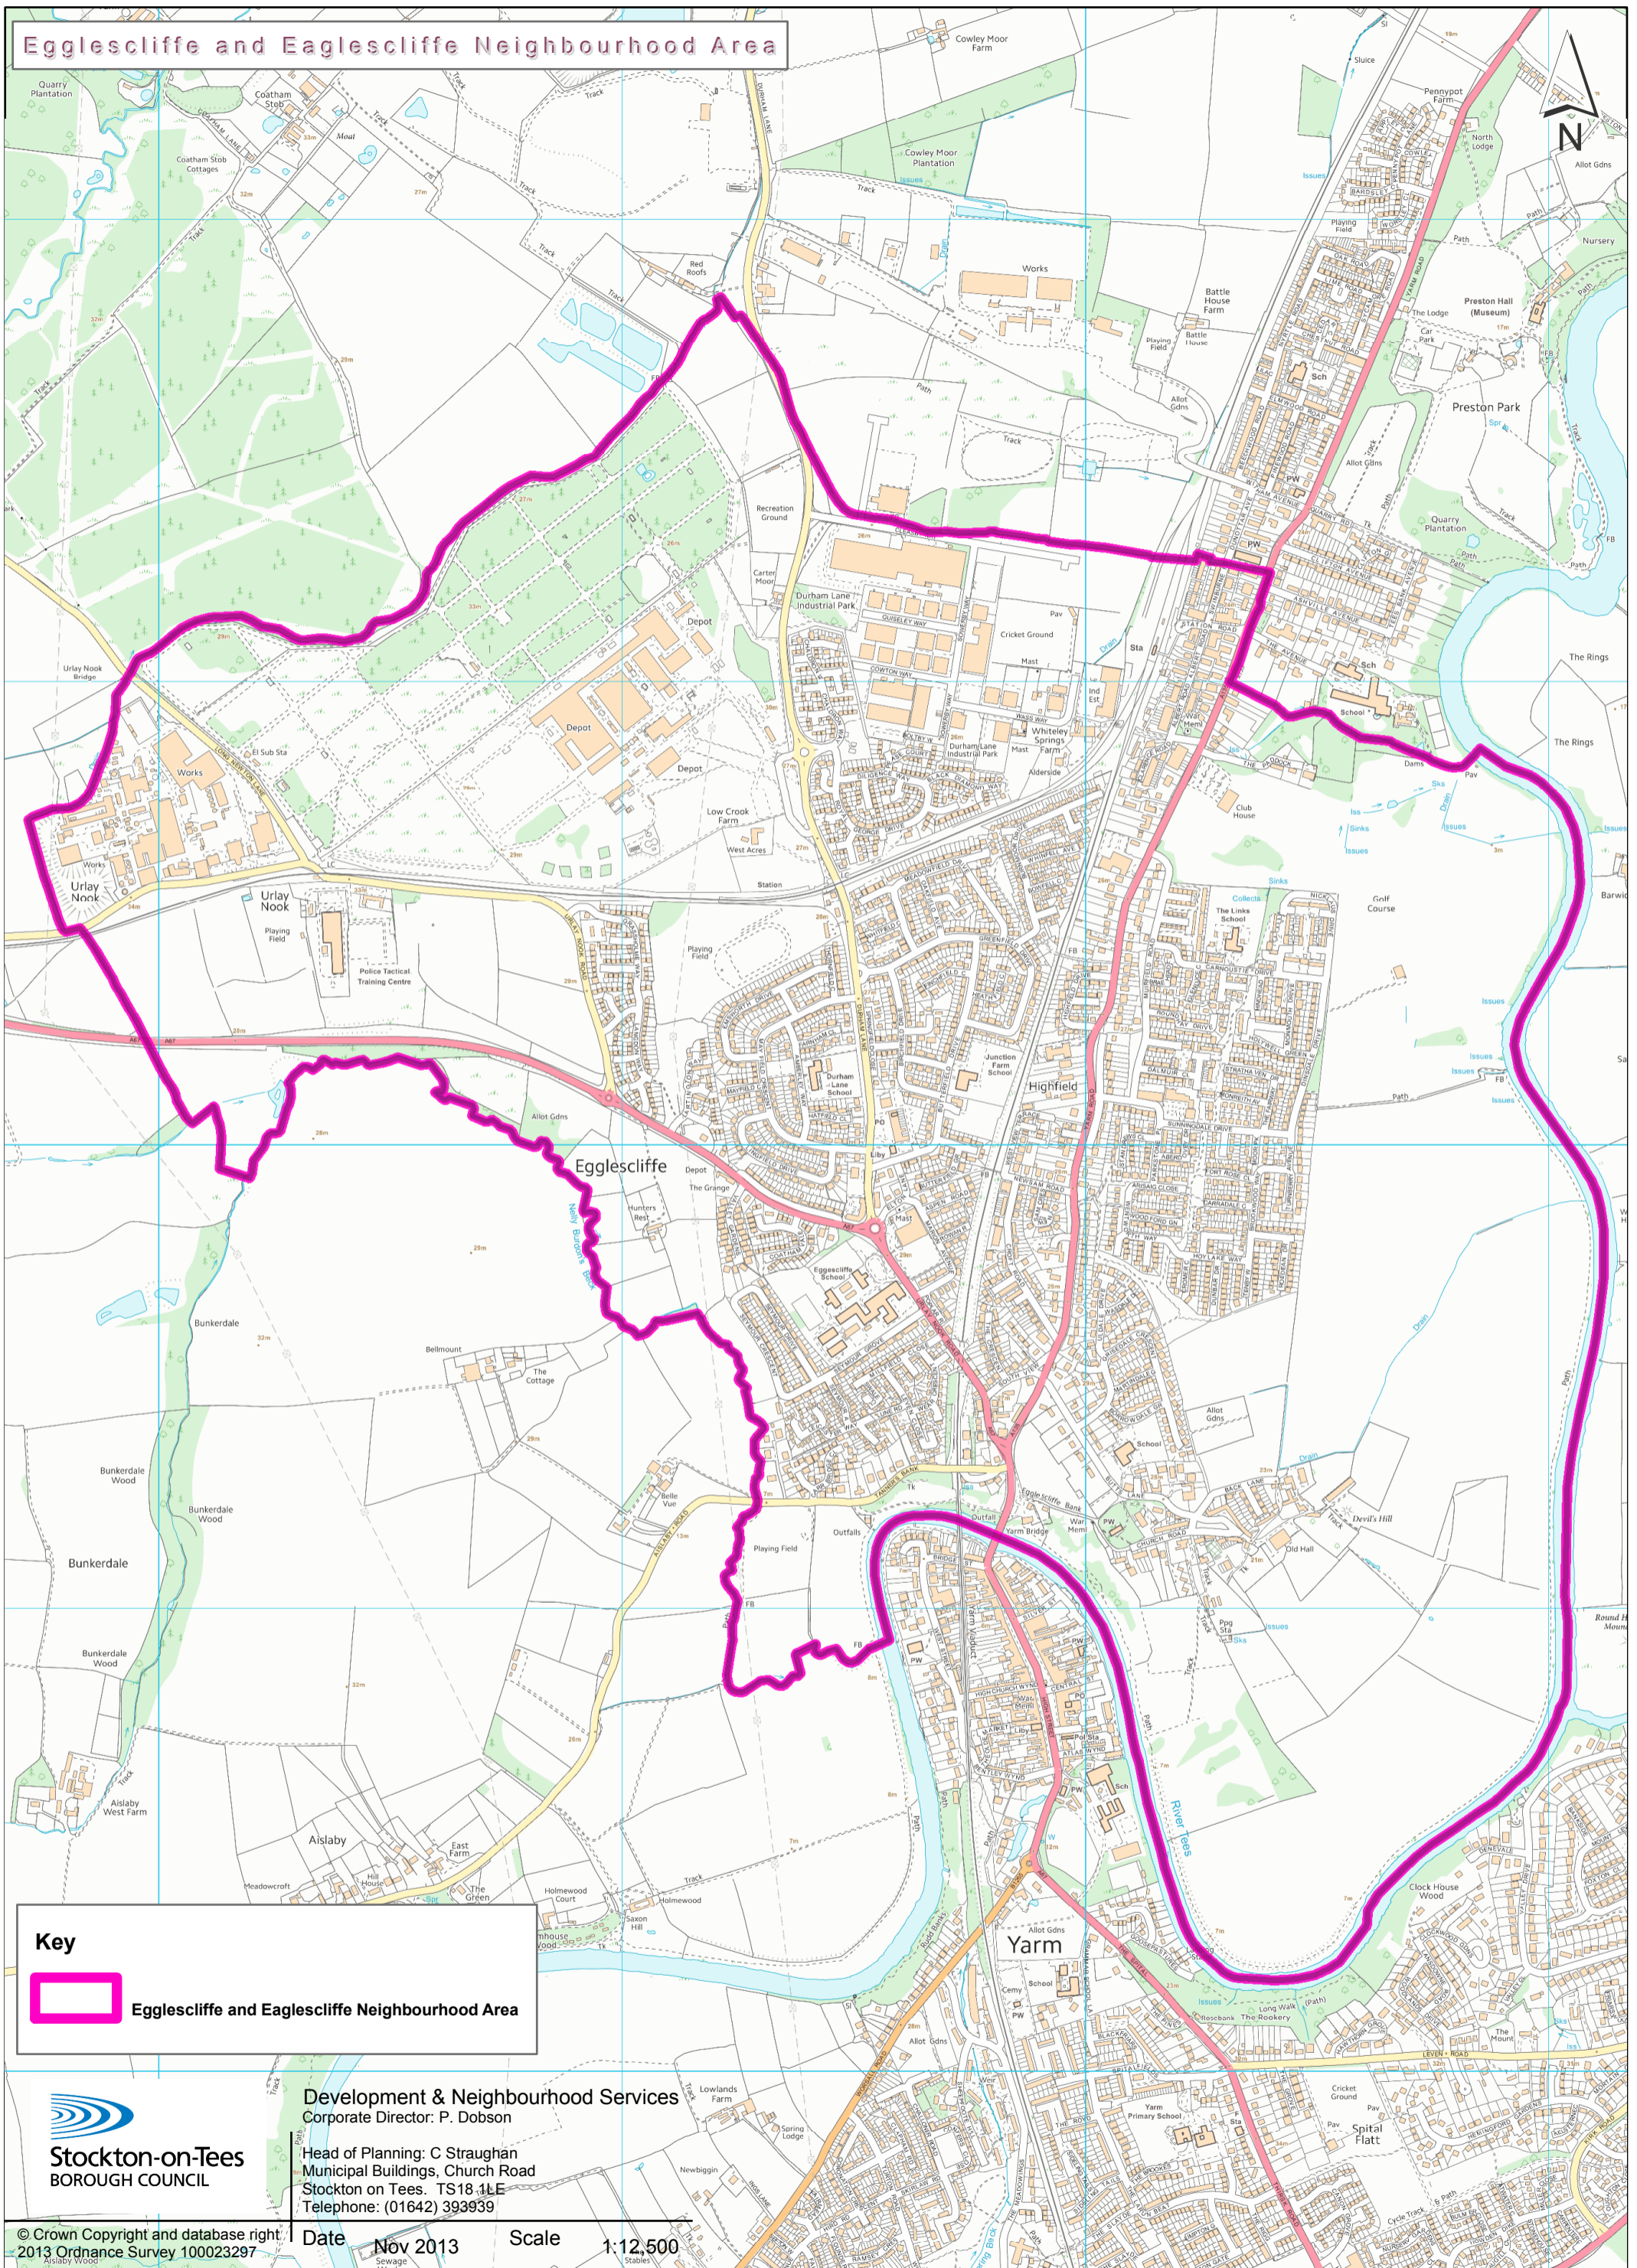

# Egglecliffe and Eaglescliffe Neighbourhood Area

© Crown Copyright and database right  
2013 Ordnance Survey 100023297

Date Nov 2013

Scale 1:12,500