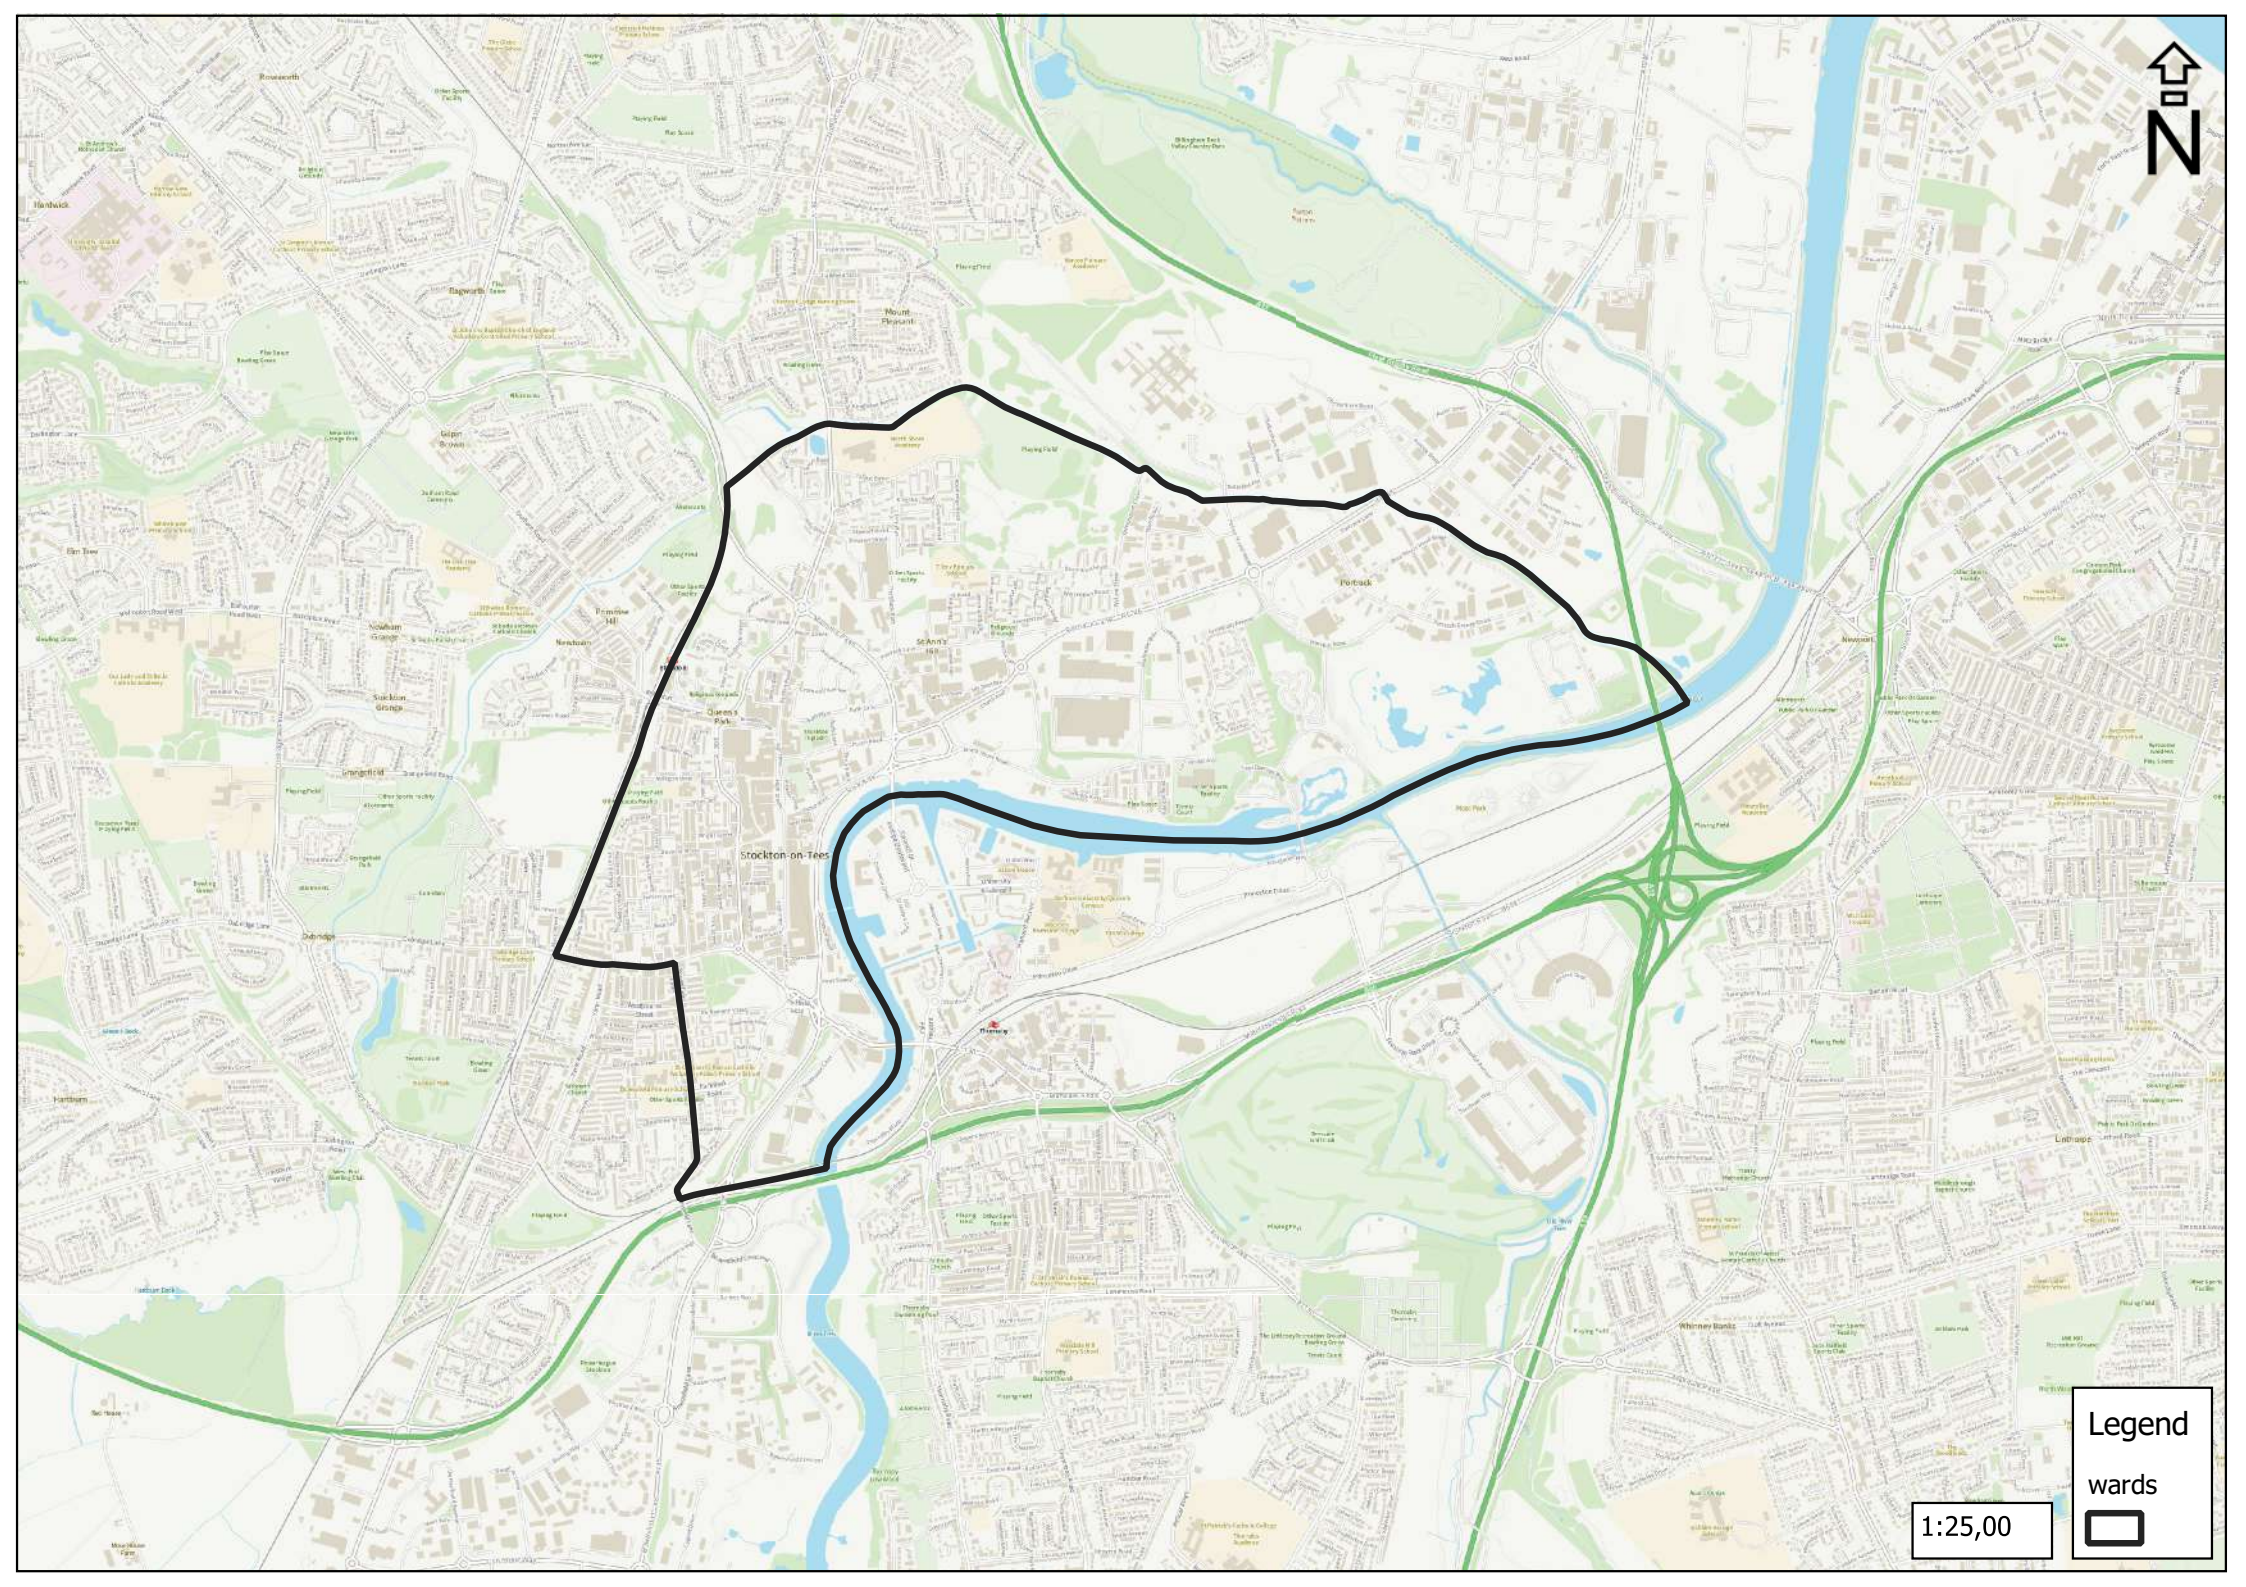

# Stockton Town Centre Ward

## Legend

Index of Multiple Deprivation 2019

-  0 - 10 % Most Deprived
-  2
-  3
-  4
-  5
-  6
-  7
-  8
-  9
-  10 - 10% Least Deprived

1:15,00

Stockton-on-Tees

1:25,000

Legend

wards