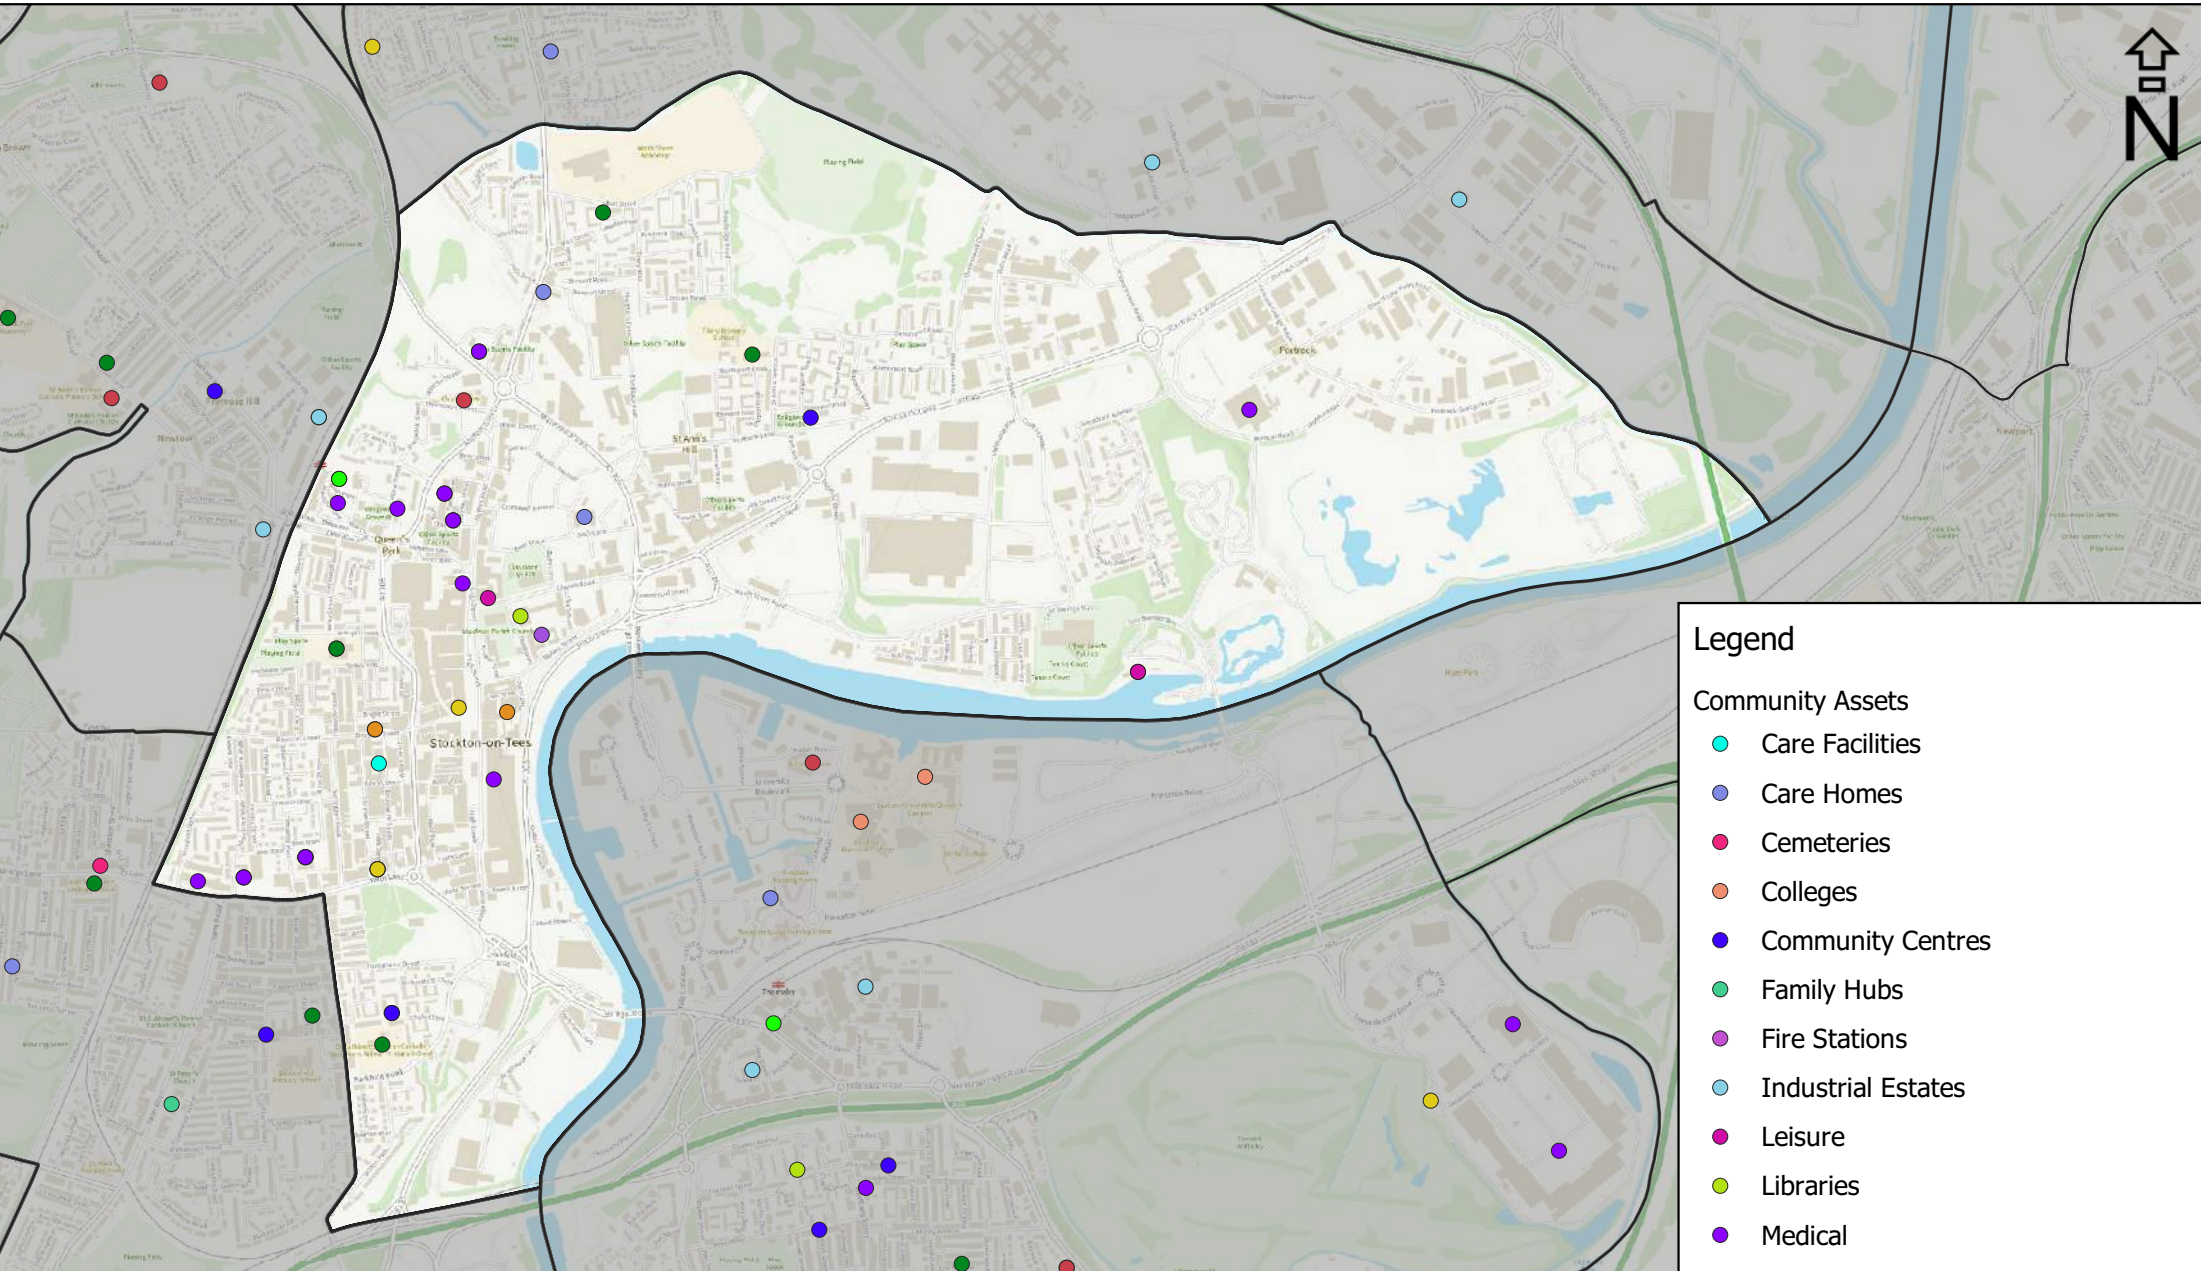

## Legend

Index of Multiple Deprivation 2019

-  0 - 10 % Most Deprived
-  2
-  3
-  4
-  5
-  6
-  7
-  8
-  9
-  10 - 10% Least Deprived

1:15,00

Stockton-on-Tees

1:25,000

Legend

wards

### Legend

- Community Assets
- Care Facilities
  - Care Homes
  - Cemeteries
  - Colleges
  - Community Centres
  - Family Hubs
  - Fire Stations
  - Industrial Estates
  - Leisure
  - Libraries
  - Medical
  - Museums, Theatres and Arts Venues
  - Parks and Green Spaces
  - Police Station
  - Residential Homes
  - Schools
  - Train Stations