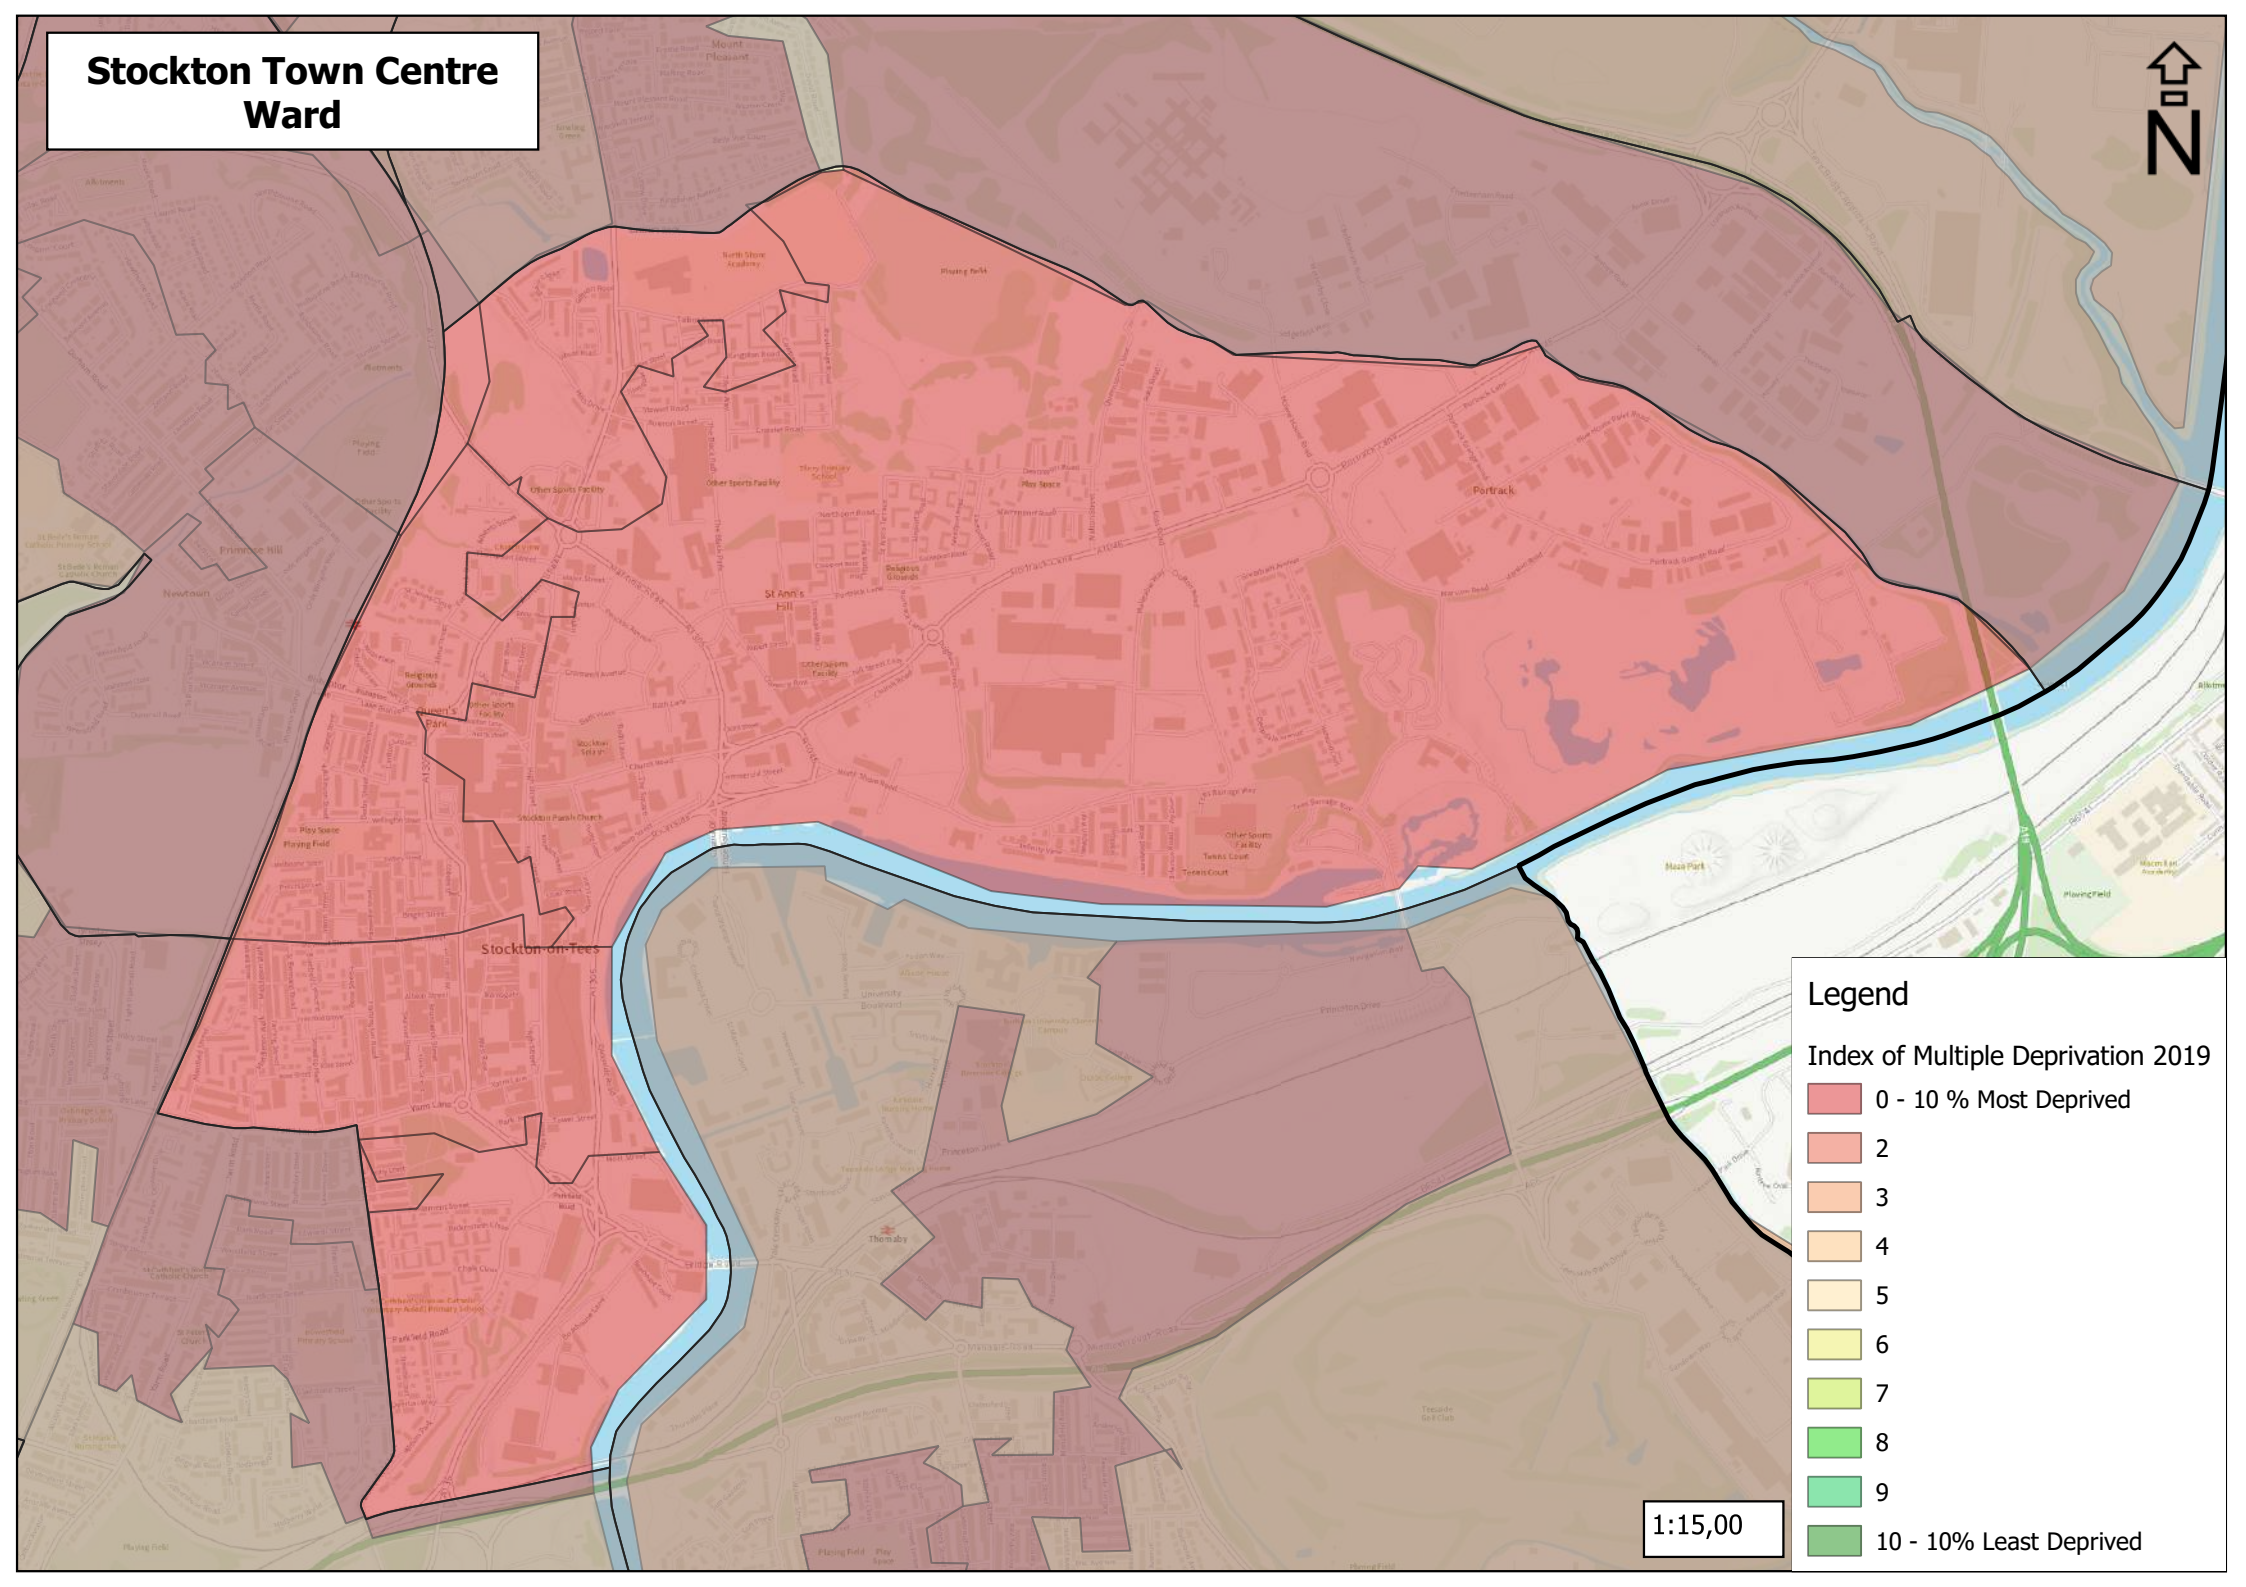

# Stockton Town Centre Ward

## Legend

Index of Multiple Deprivation 2019

-  0 - 10 % Most Deprived
-  2
-  3
-  4
-  5
-  6
-  7
-  8
-  9
-  10 - 10% Least Deprived

1:15,00

Stockton-on-Tees

1:25,000

Legend

wards

### Legend

- Community Assets
- Care Facilities
  - Care Homes
  - Cemeteries
  - Colleges
  - Community Centres
  - Family Hubs
  - Fire Stations
  - Industrial Estates
  - Leisure
  - Libraries
  - Medical
  - Museums, Theatres and Arts Venues
  - Parks and Green Spaces
  - Police Station
  - Residential Homes
  - Schools
  - Train Stations