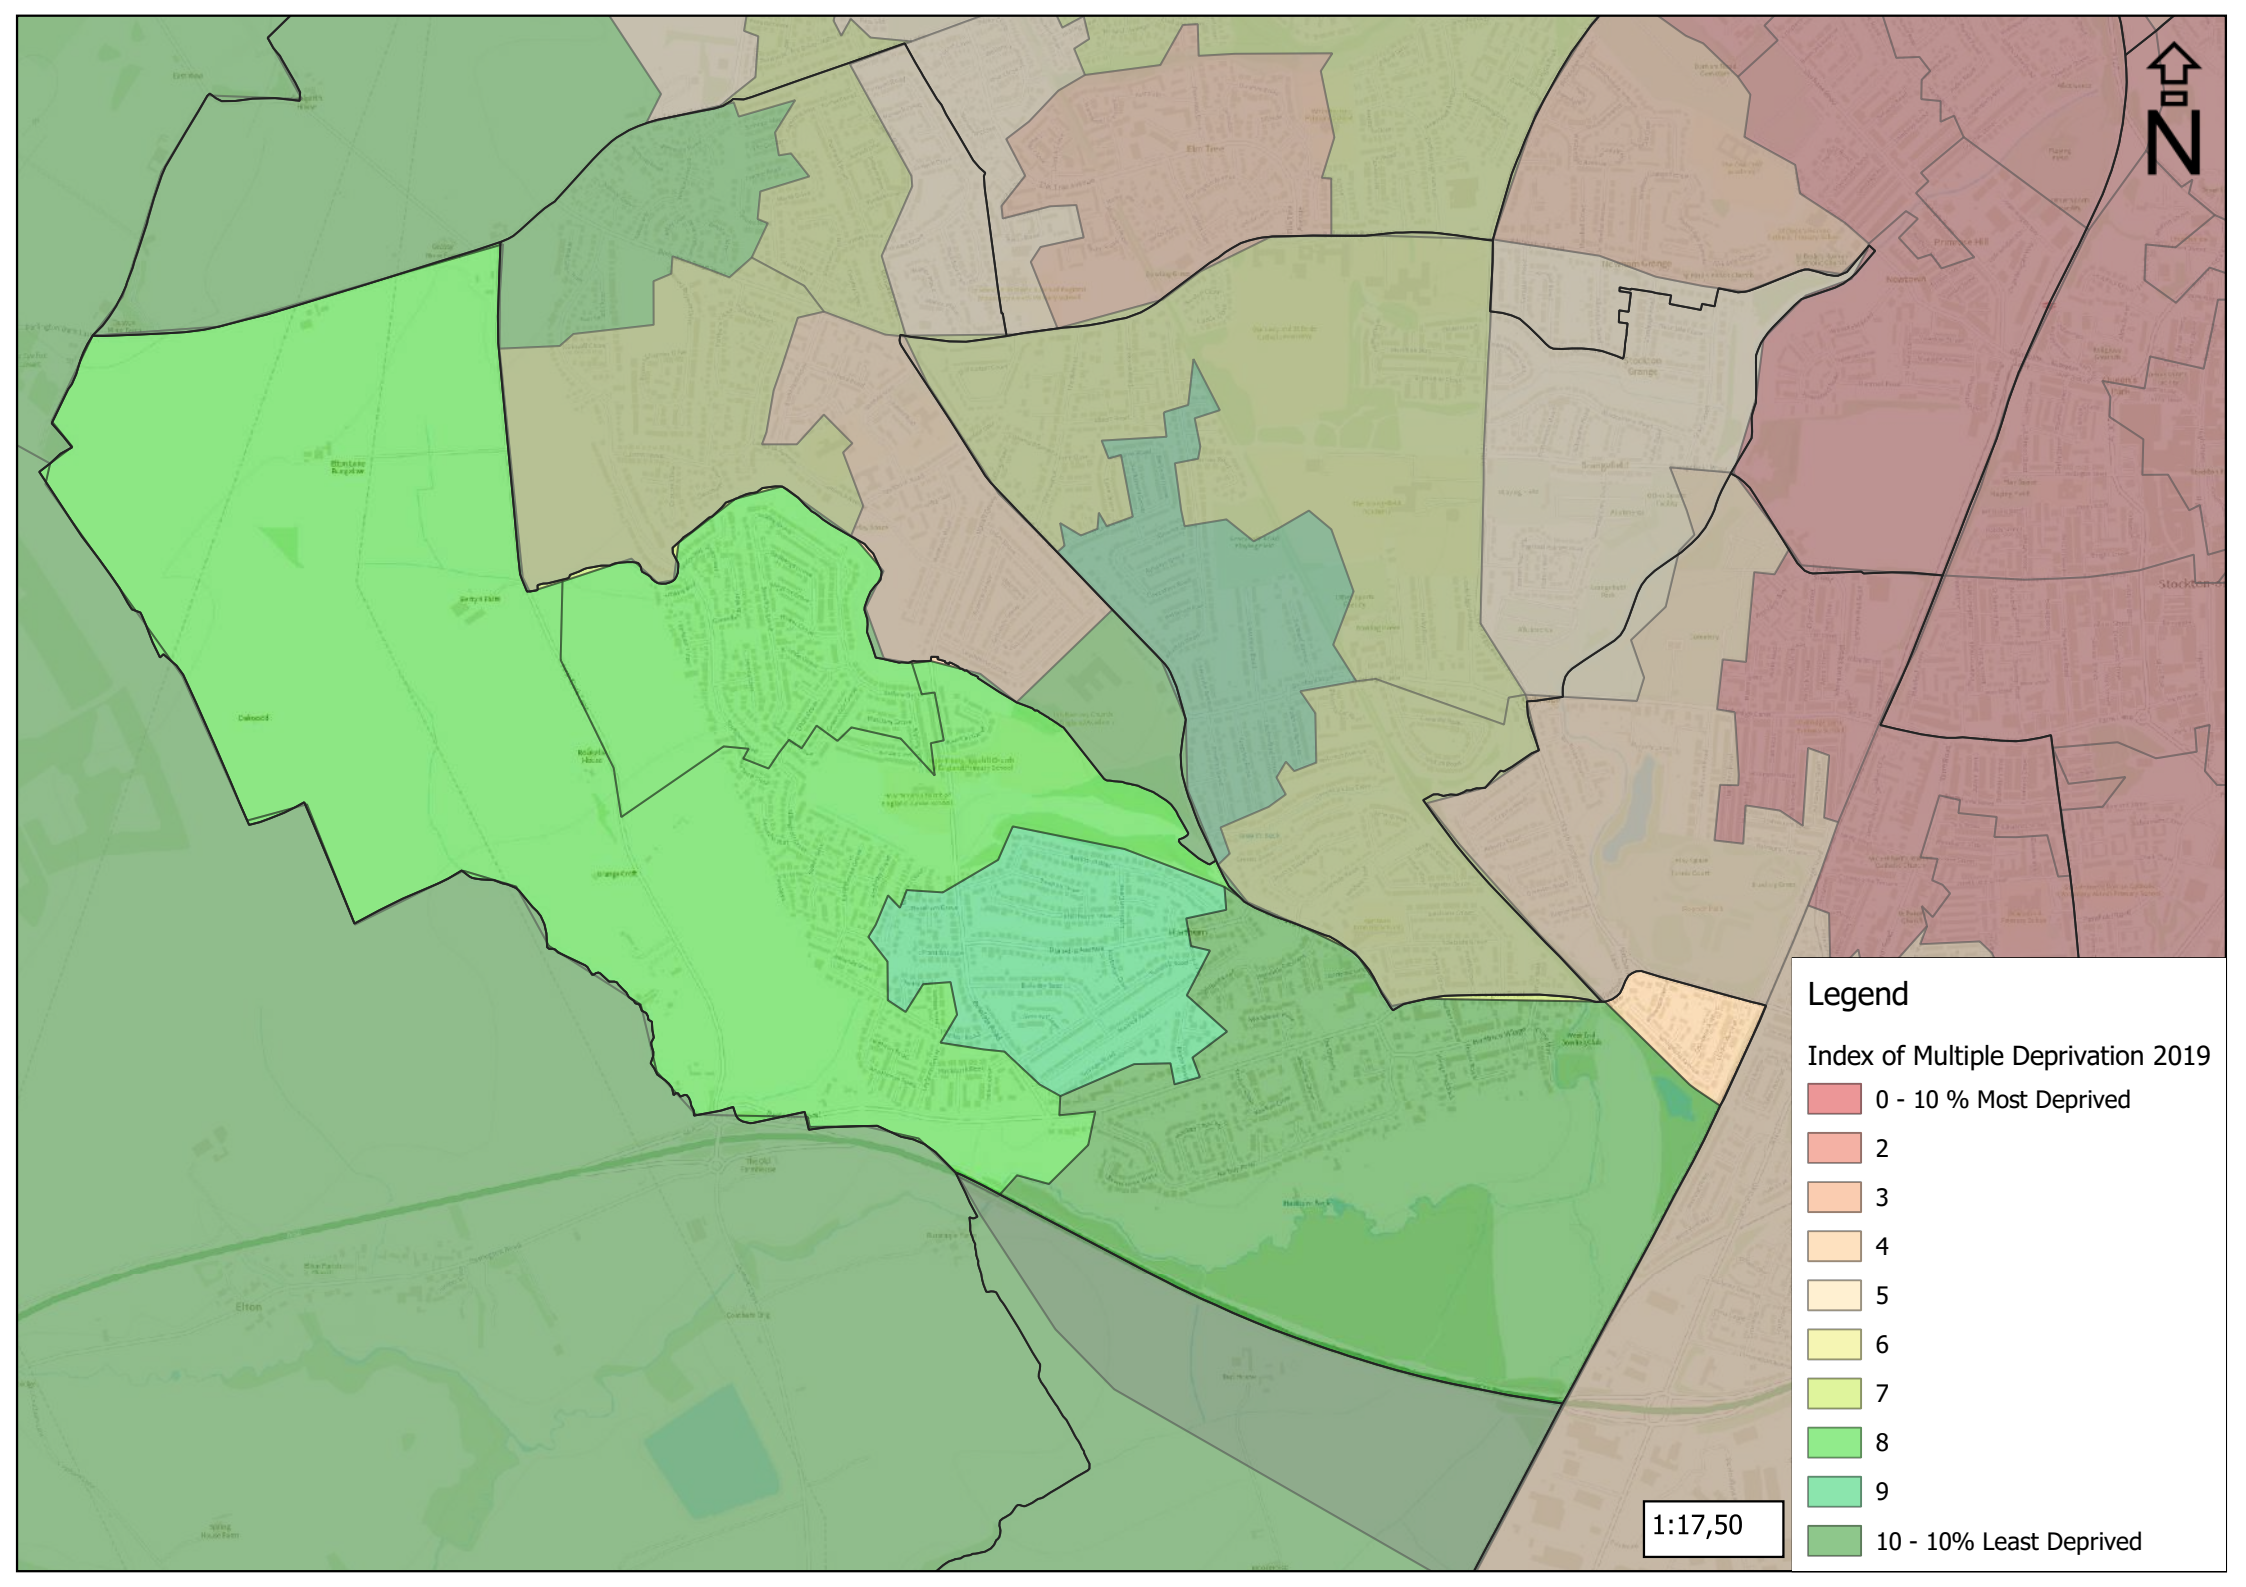

Index of Multiple Deprivation 2019

	0 - 10 % Most Deprived
	2
	3
	4
	5
	6
	7
	8
	9
	10 - 10% Least Deprived

1:17,50

Legend

wards

1:25,00