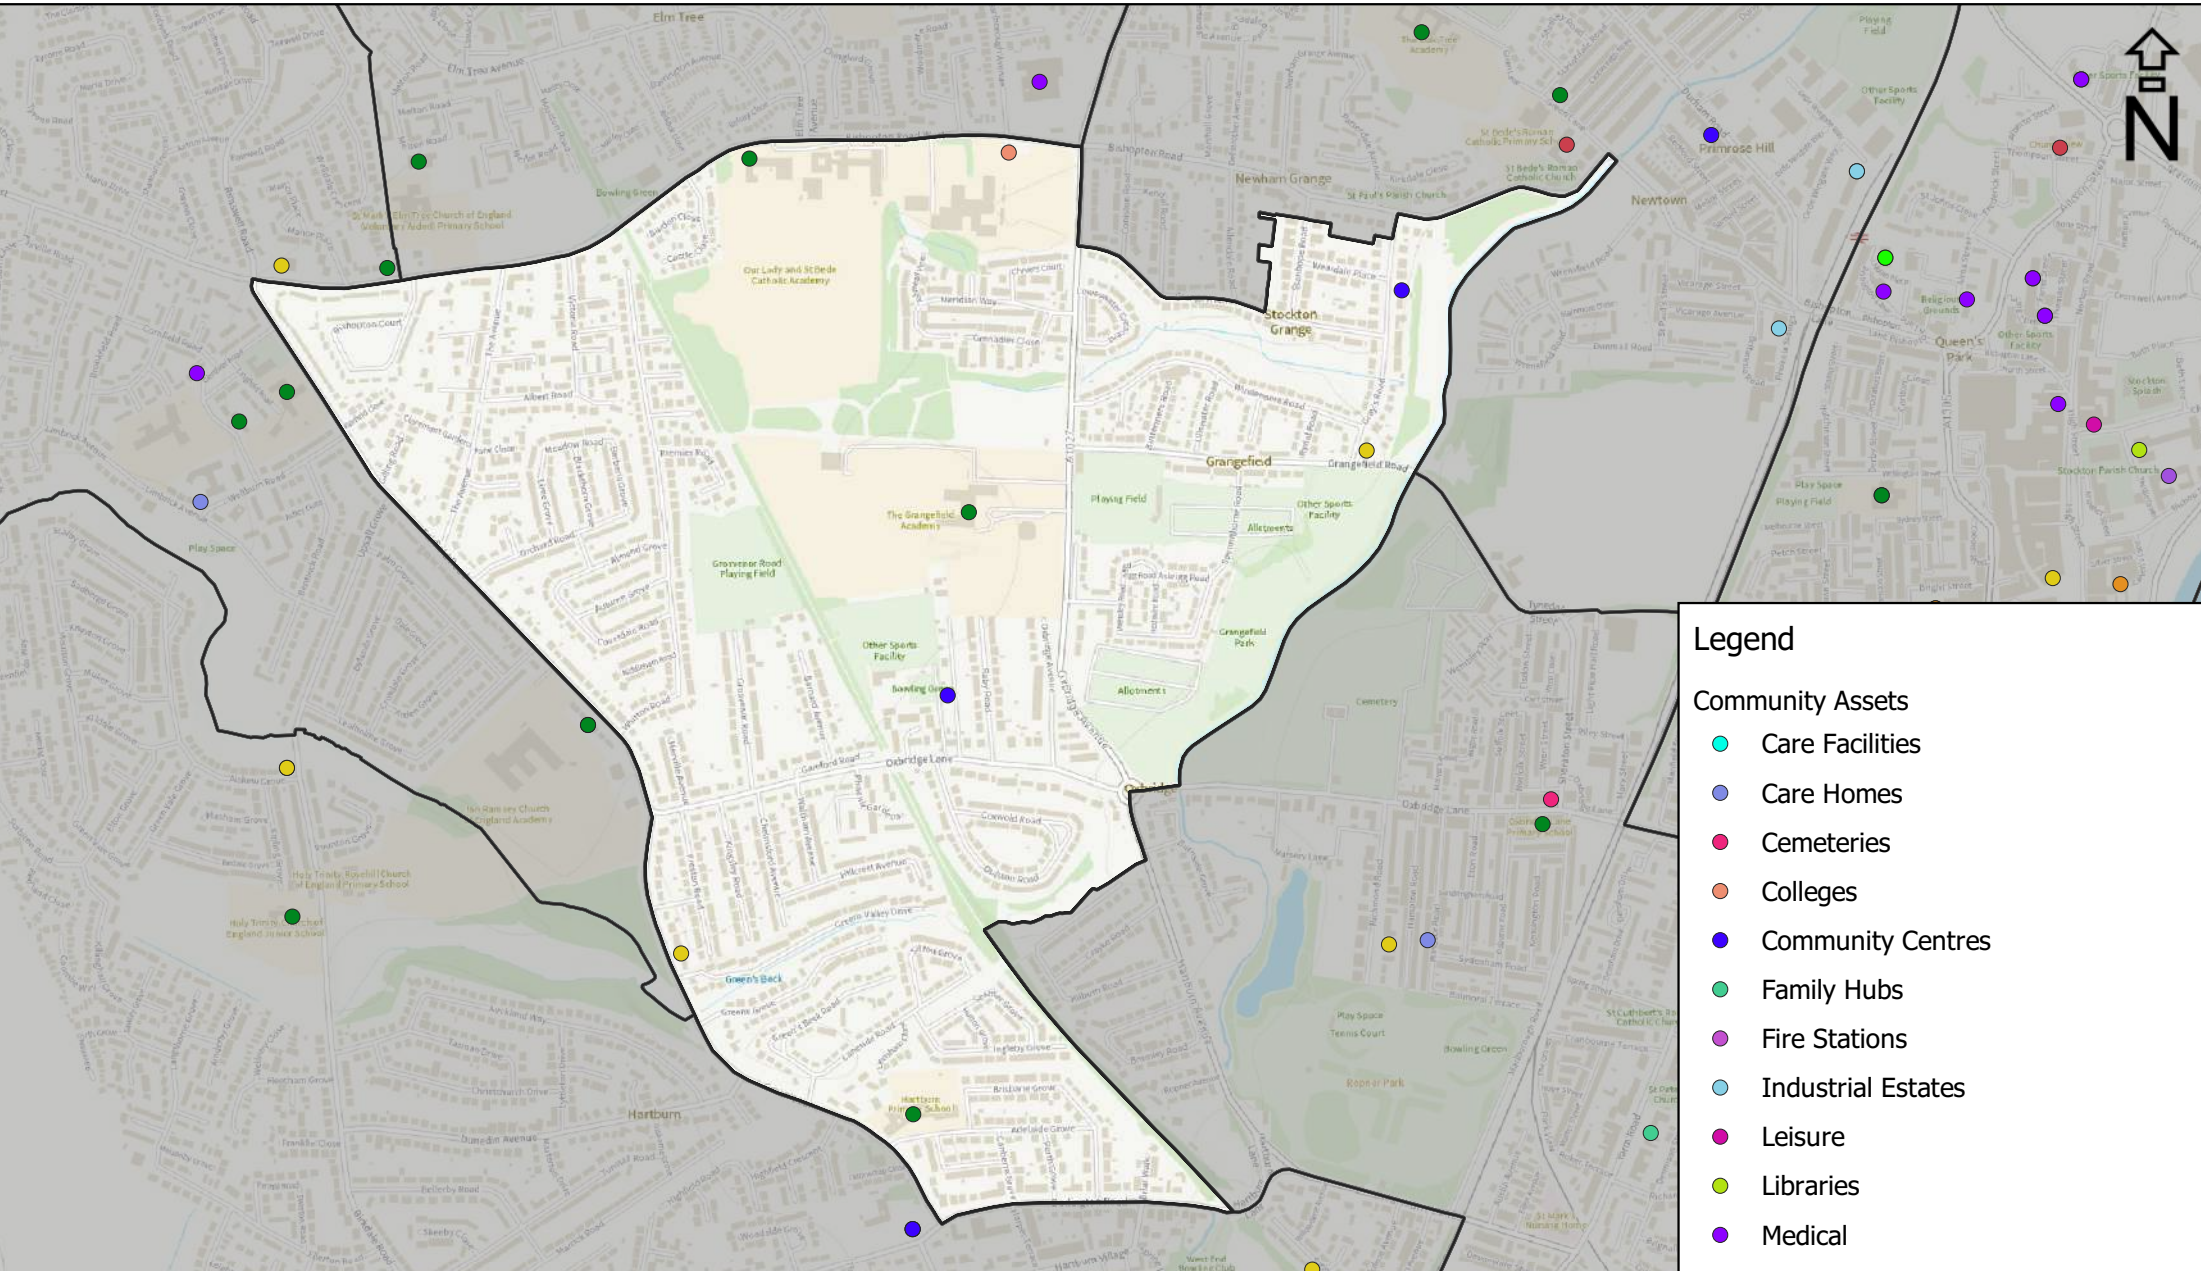

# Grangefield Ward

## Legend

Index of Multiple Deprivation 2019

1:10,00

Legend

wards

1:10,00

**Legend**

Community Assets

- Care Facilities
- Care Homes
- Cemeteries
- Colleges
- Community Centres
- Family Hubs
- Fire Stations
- Industrial Estates
- Leisure
- Libraries
- Medical
- Museums, Theatres and Arts Venues
- Parks and Green Spaces
- Police Station
- Residential Homes
- Schools
- Train Stations