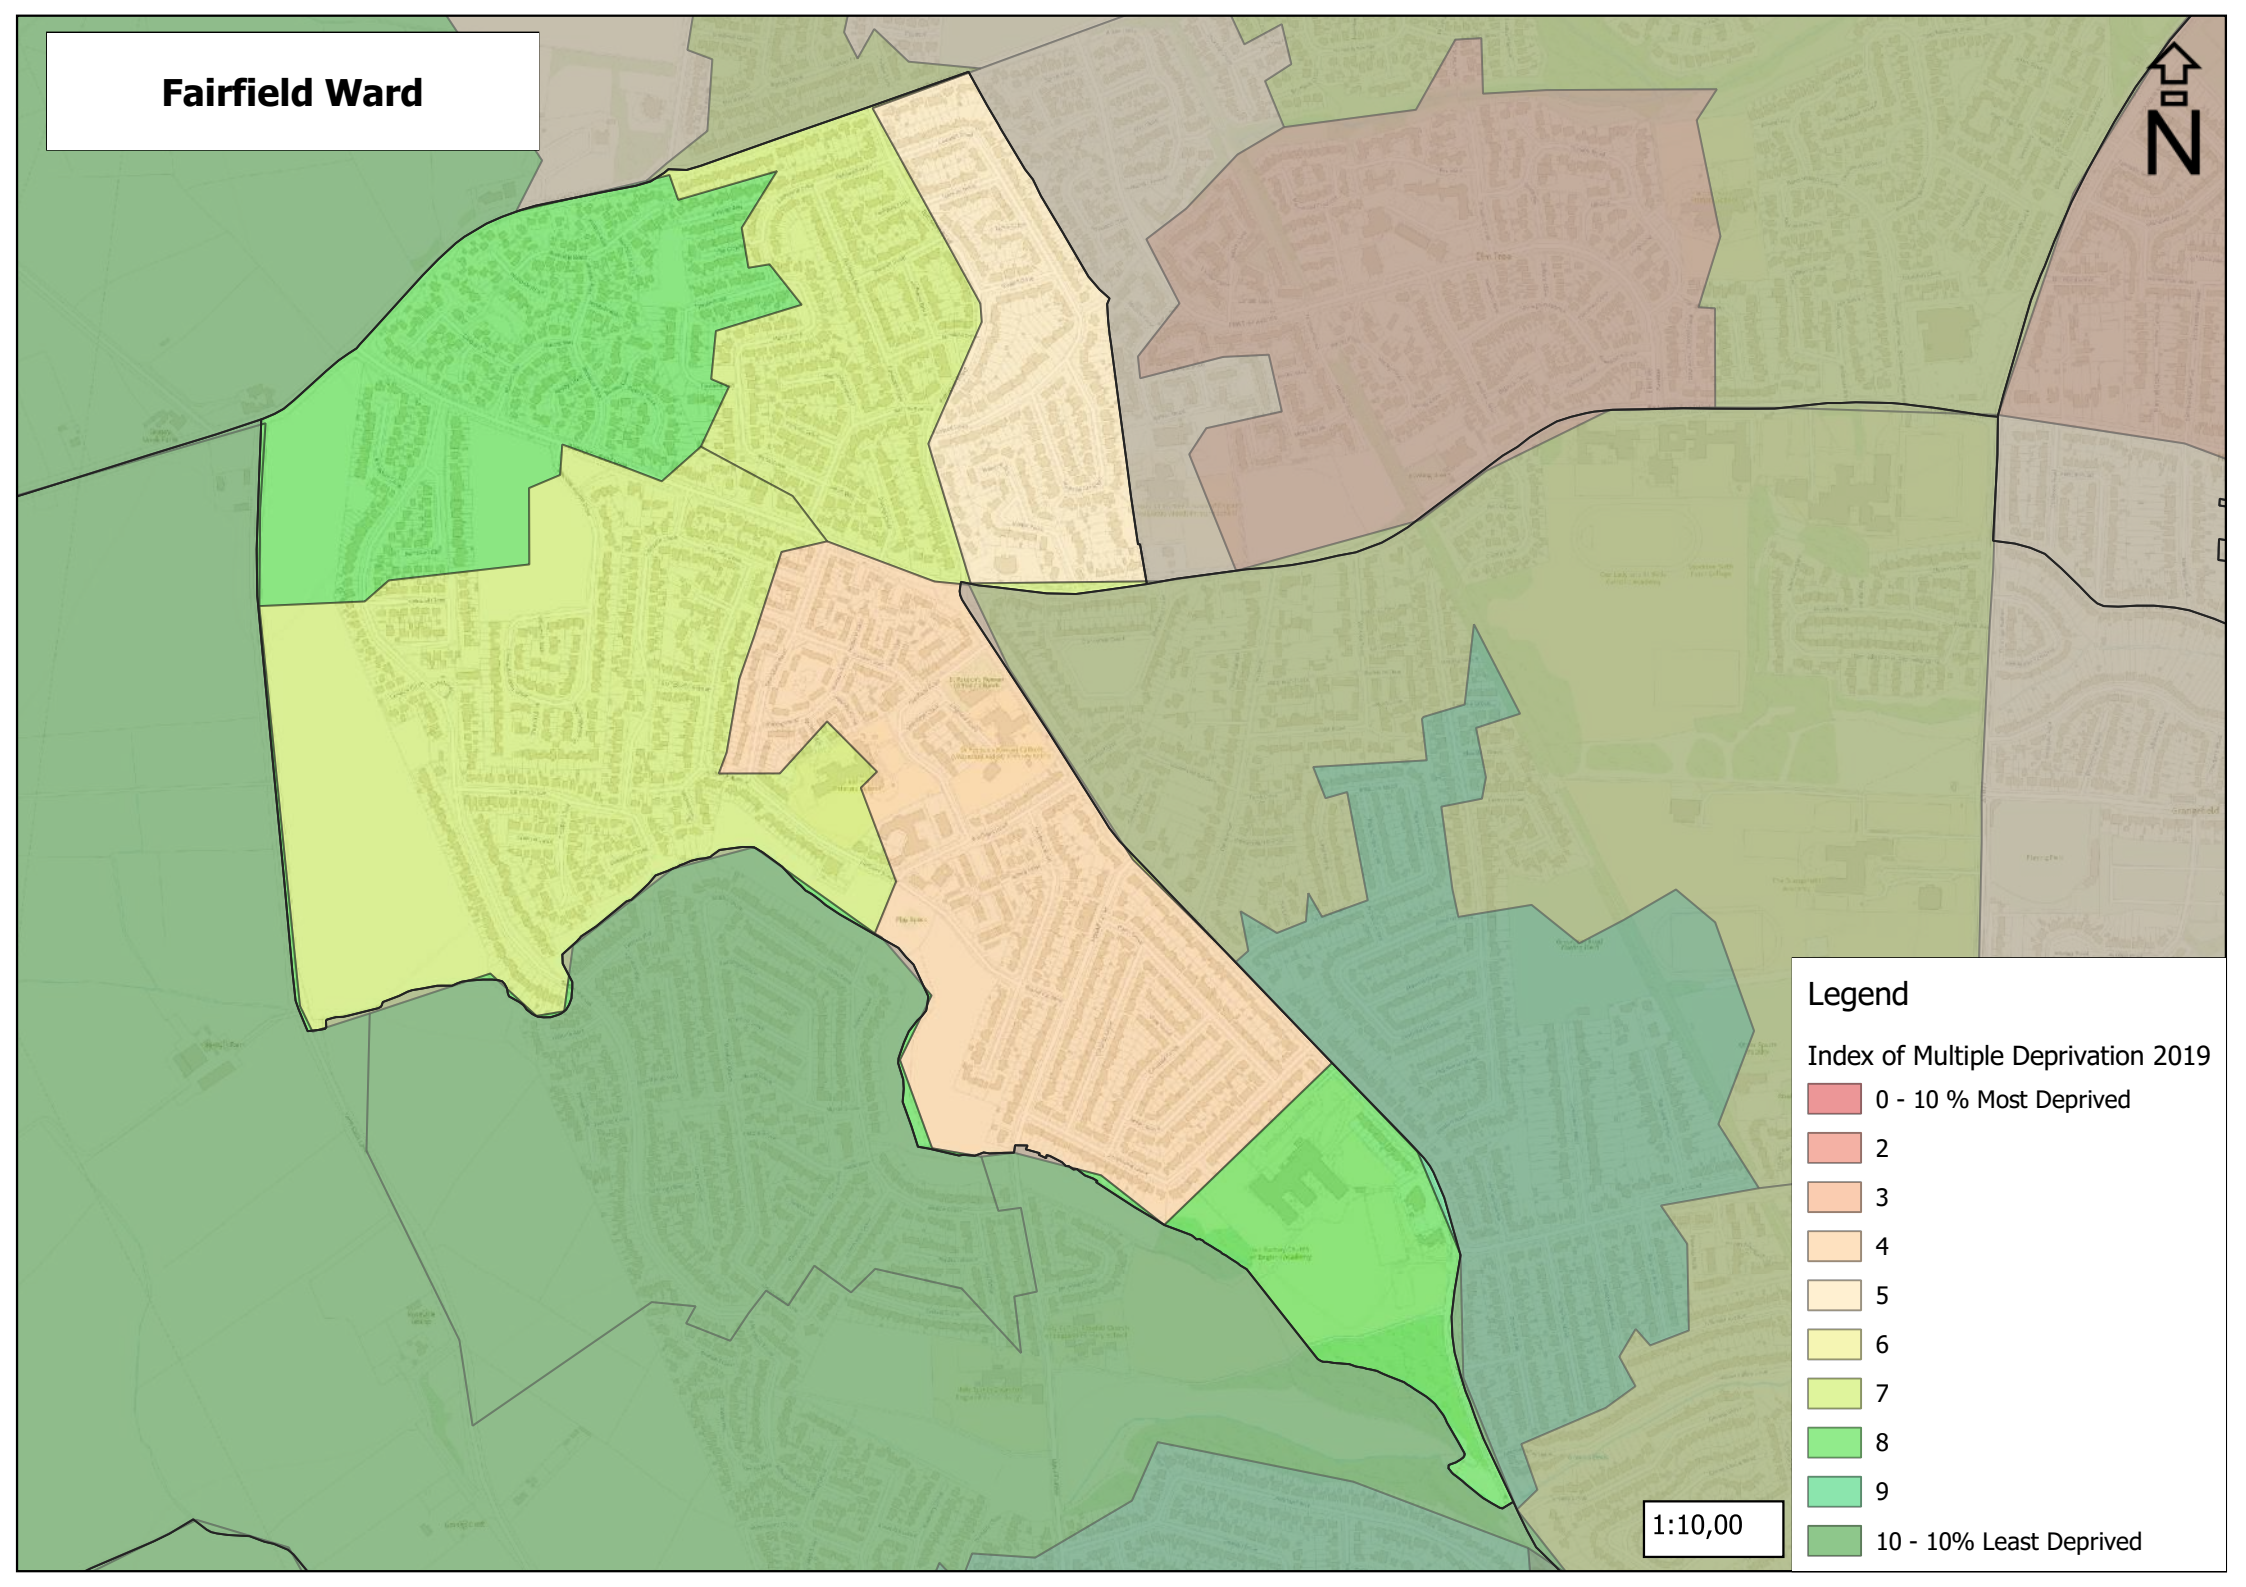

Fairfield Ward

1:10,00

Legend
wards

1:10,00

Legend	
Community Assets	
	Care Facilities
	Care Homes
	Cemeteries
	Colleges
	Community Centres
	Family Hubs
	Fire Stations
	Industrial Estates
	Leisure
	Libraries
	Medical
	Museums, Theatres and Arts Venues
	Parks and Green Spaces
	Police Station
	Residential Homes
	Schools
	Train Stations

Map Produced by the GIS Team
Stockton-on-Tees Borough Council

Stockton-on-Tees Borough Council
Municipal Buildings, Church Road,
Stockton-on-Tees TS18 1LD
Telephone: (01642) 393939

Title
Fairfield Ward