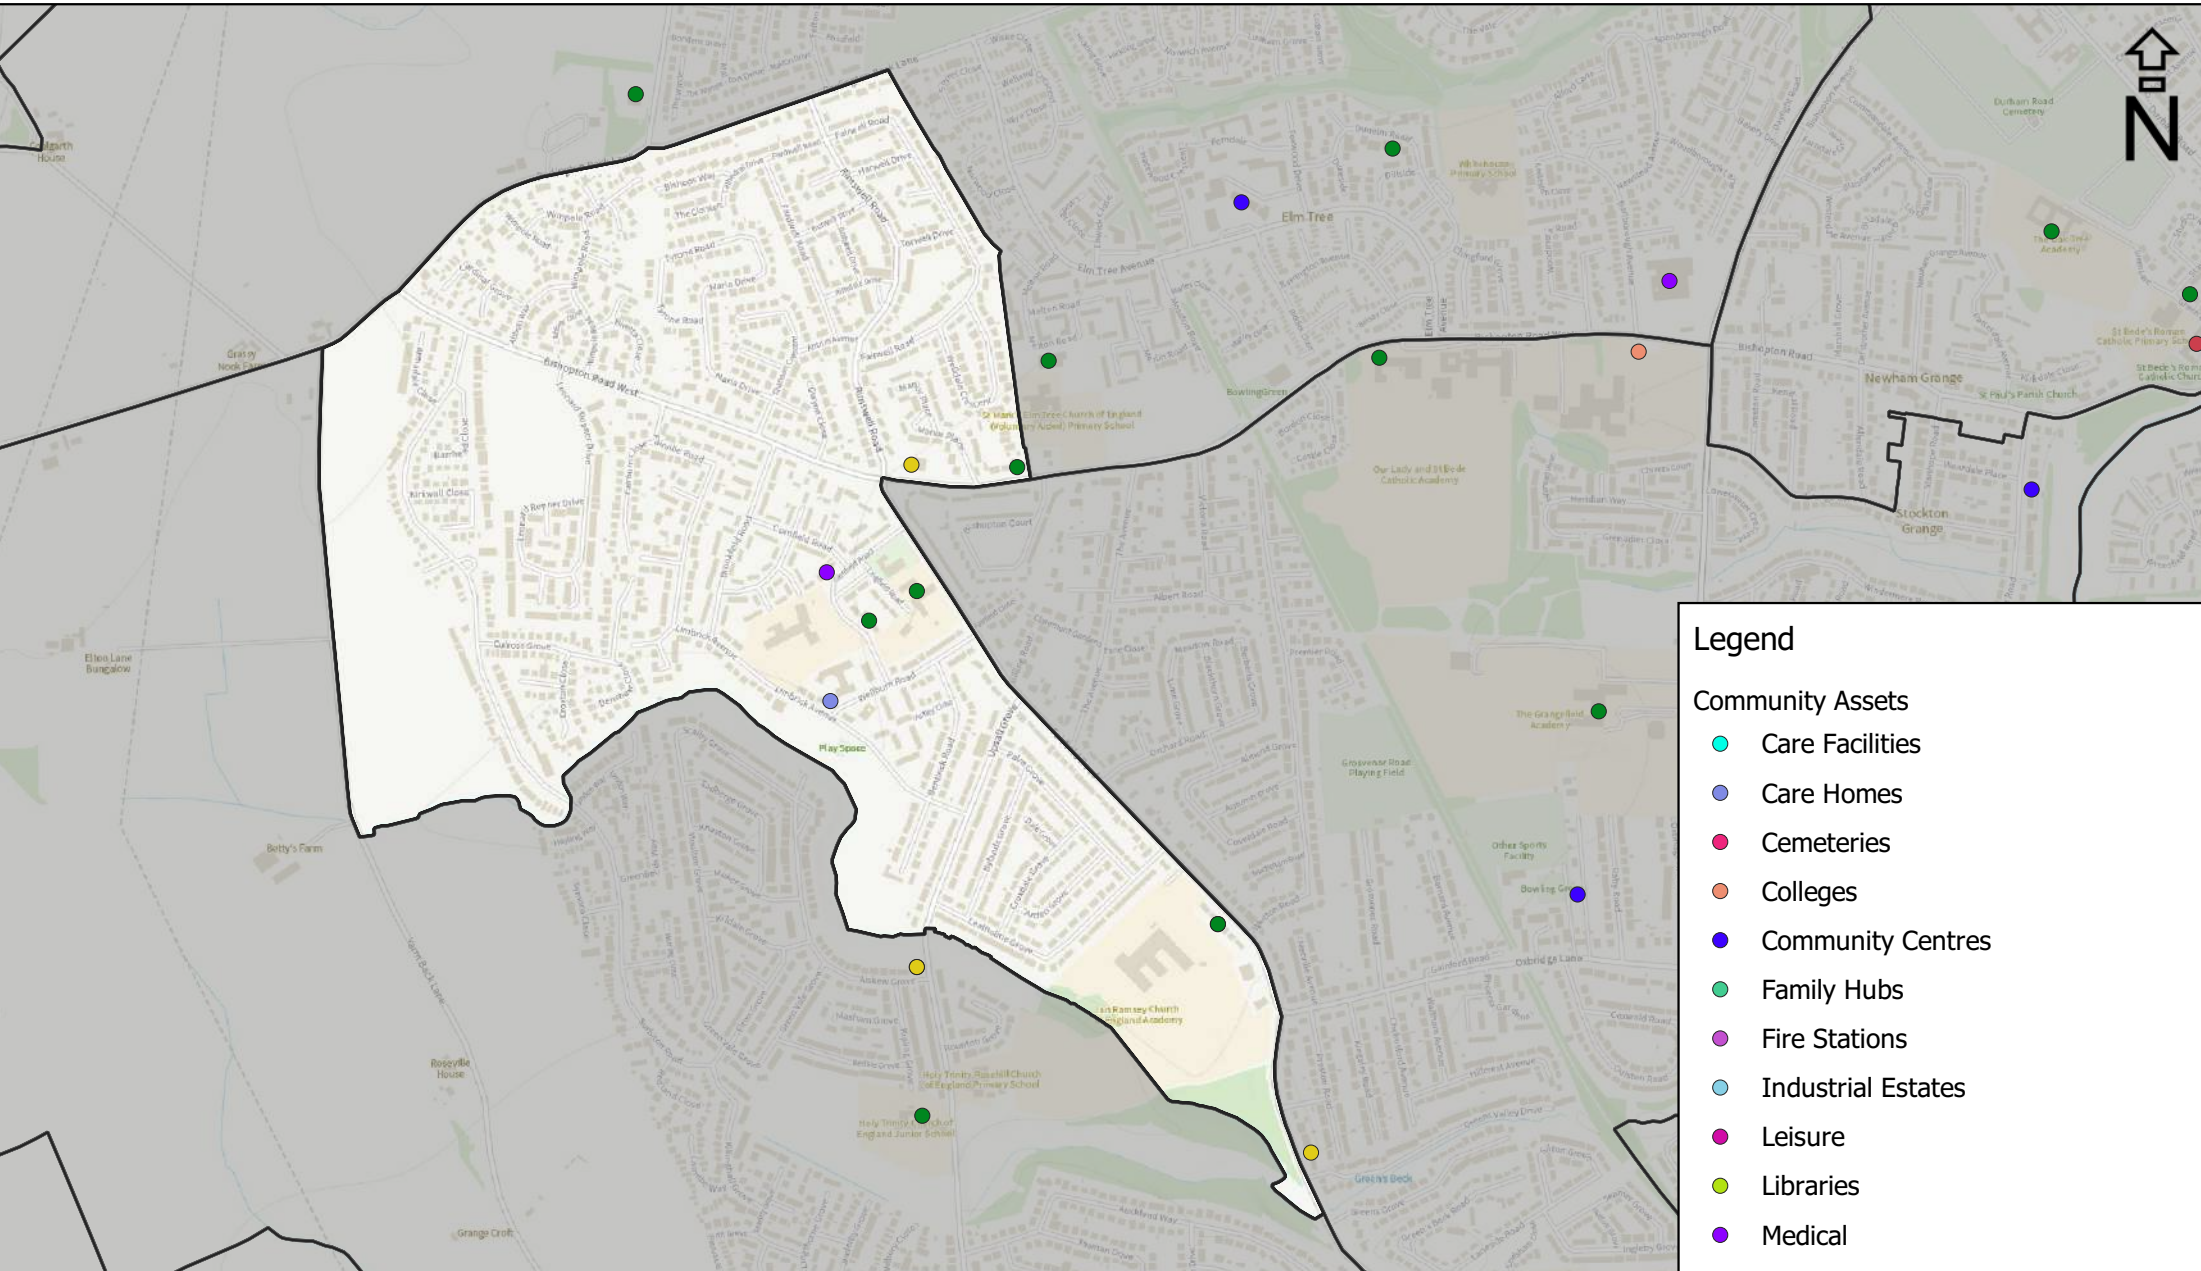

Fairfield Ward

1:10,00

Legend
wards

1:10,00

Legend	
Community Assets	
	Care Facilities
	Care Homes
	Cemeteries
	Colleges
	Community Centres
	Family Hubs
	Fire Stations
	Industrial Estates
	Leisure
	Libraries
	Medical
	Museums, Theatres and Arts Venues
	Parks and Green Spaces
	Police Station
	Residential Homes
	Schools
	Train Stations

Map Produced by the GIS Team
Stockton-on-Tees Borough Council

Stockton-on-Tees Borough Council
Municipal Buildings, Church Road,
Stockton-on-Tees TS18 1LD
Telephone: (01642) 393939

Title
Fairfield Ward