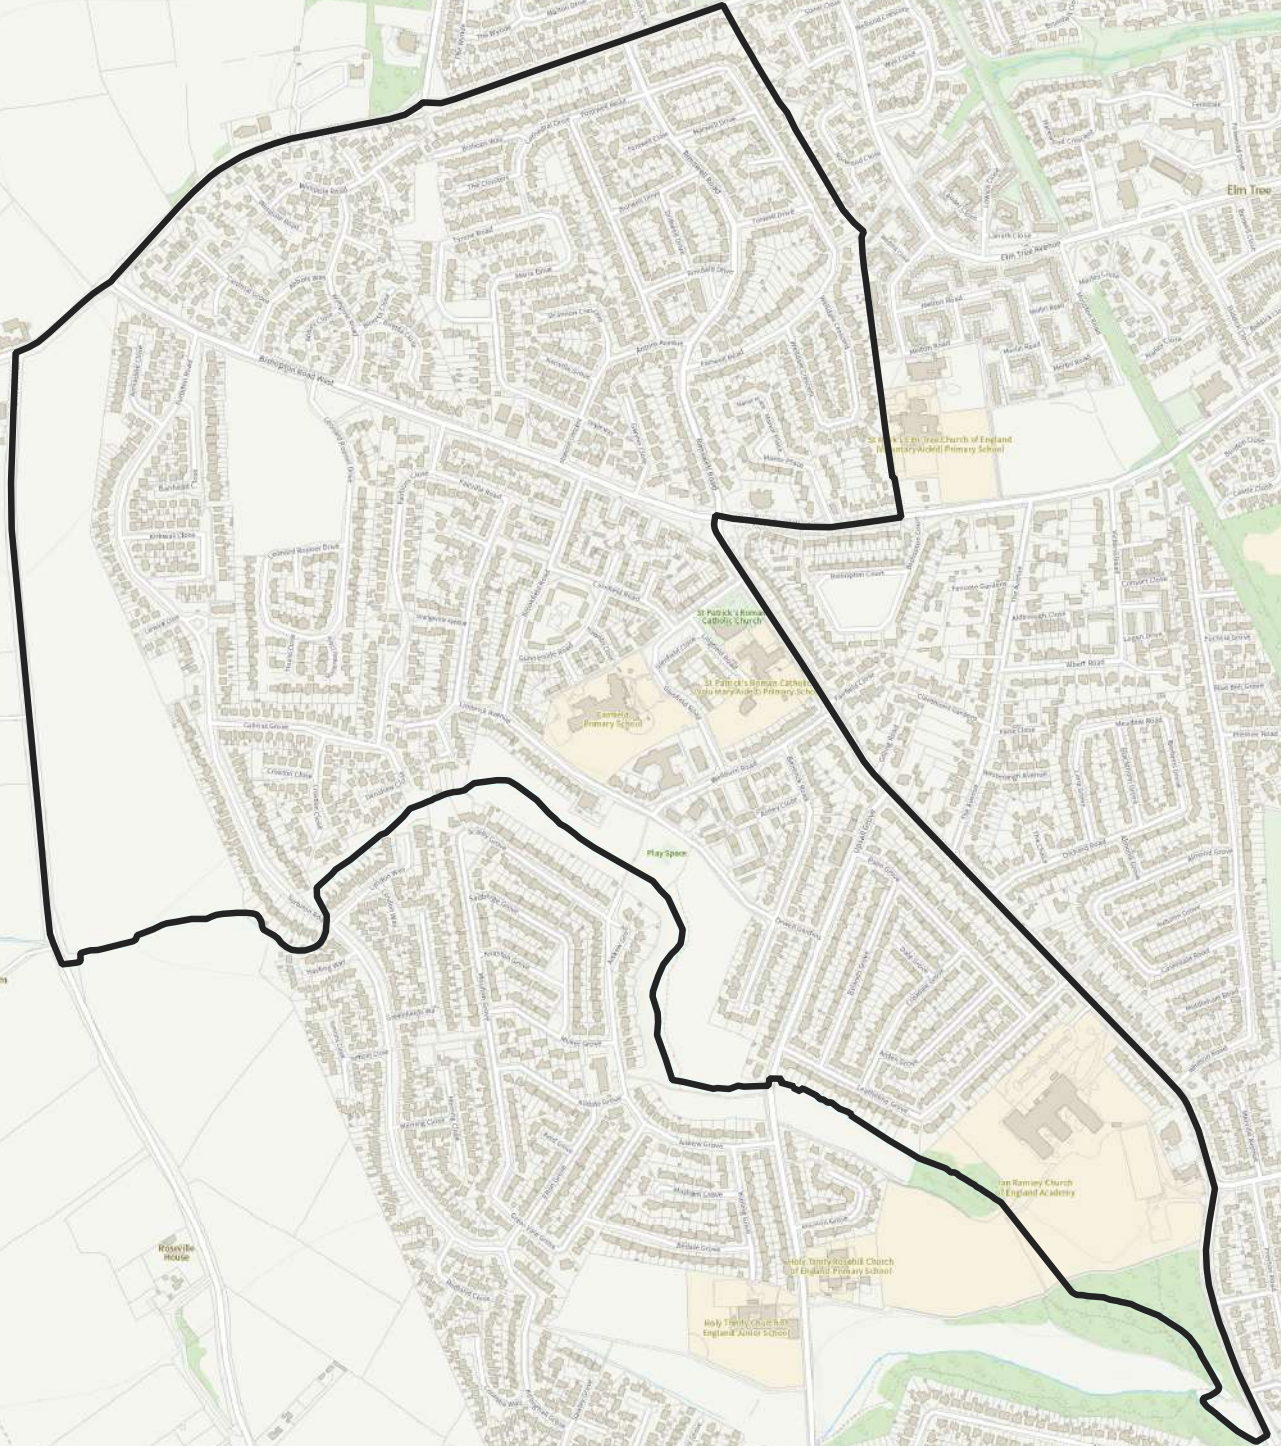

Fairfield Ward

1:10,00

Legend
wards

1:10,00

Legend	
Community Assets	
	Care Facilities
	Care Homes
	Cemeteries
	Colleges
	Community Centres
	Family Hubs
	Fire Stations
	Industrial Estates
	Leisure
	Libraries
	Medical
	Museums, Theatres and Arts Venues
	Parks and Green Spaces
	Police Station
	Residential Homes
	Schools
	Train Stations

Map Produced by the GIS Team
Stockton-on-Tees Borough Council

Stockton-on-Tees Borough Council
Municipal Buildings, Church Road,
Stockton-on-Tees TS18 1LD
Telephone: (01642) 393939

Title
Fairfield Ward