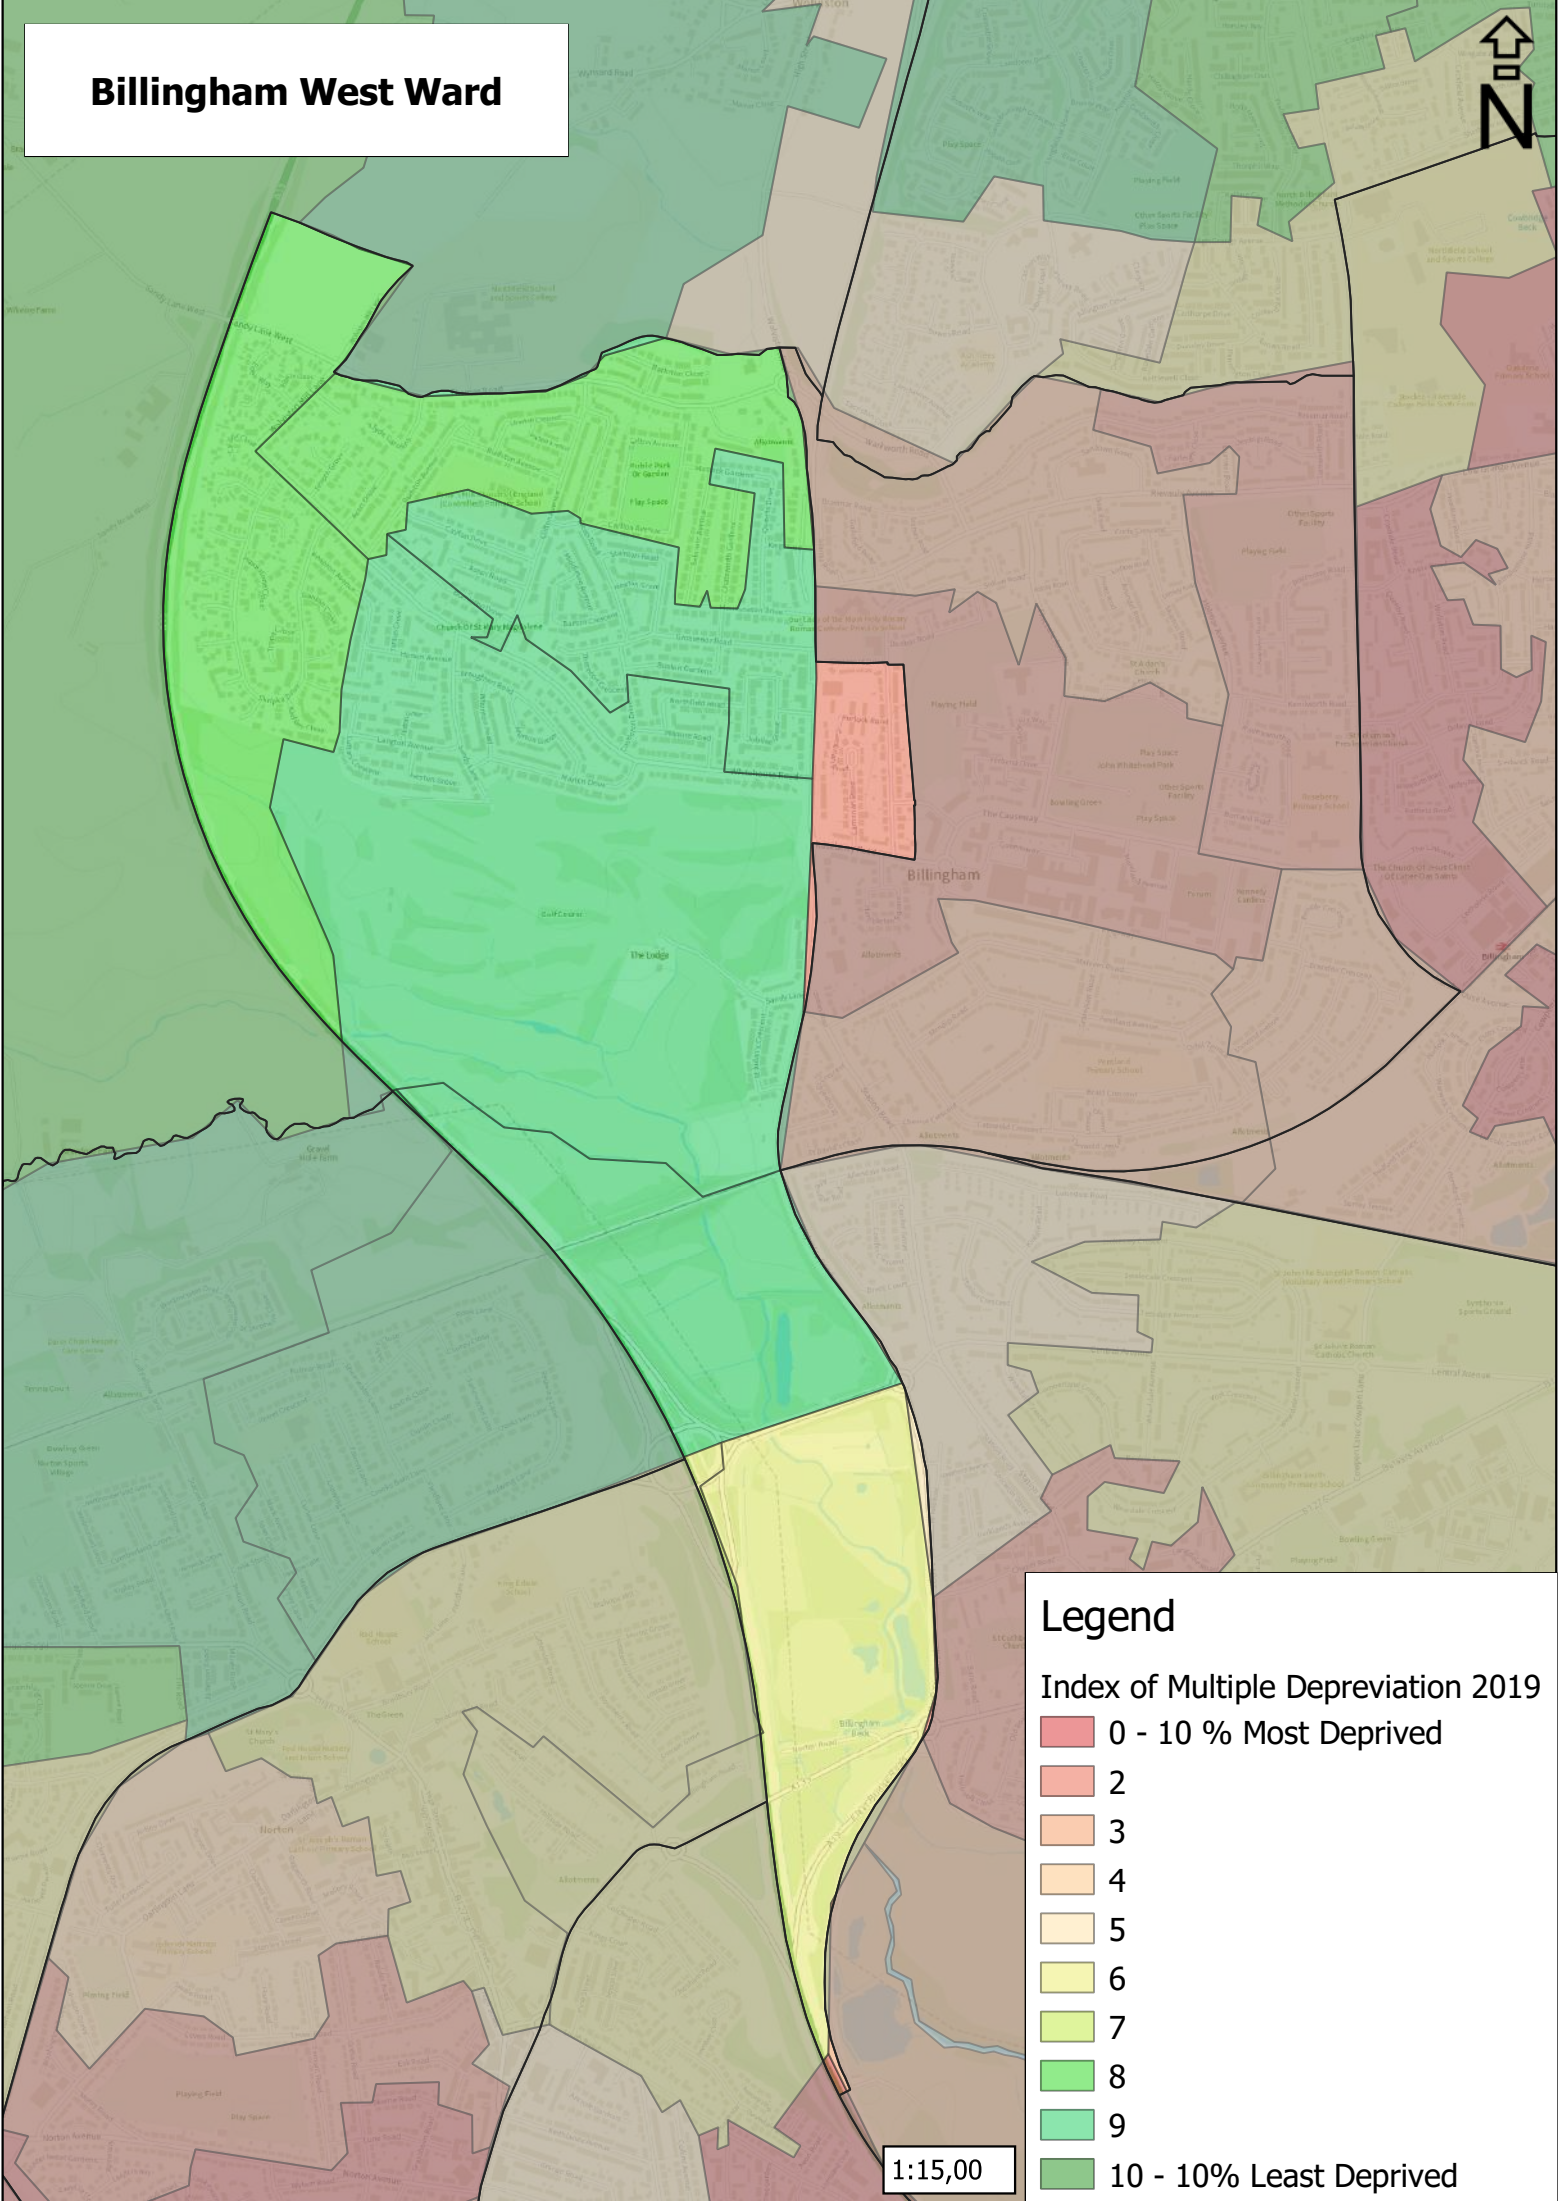

Billingham West Ward

Legend

Wards

1:25,00

Billingham West Ward

Legend

Index of Multiple Deprivation 2019

0 - 10 % Most Deprived

2

3

4

5

6

7

8

9

10 - 10% Least Deprived

1:15,00

Legend

Community Asset

- Care Facilities
- Care Homes
- Cemeteries
- Colleges
- Community Centres
- Family Hubs
- Fire Stations
- Industrial Estates
- Leisure
- Libraries
- Medical
- Museums, Theatres and Arts Venues
- Parks and Green Spaces
- Police Station
- Residential Homes
- Schools
- Train Stations