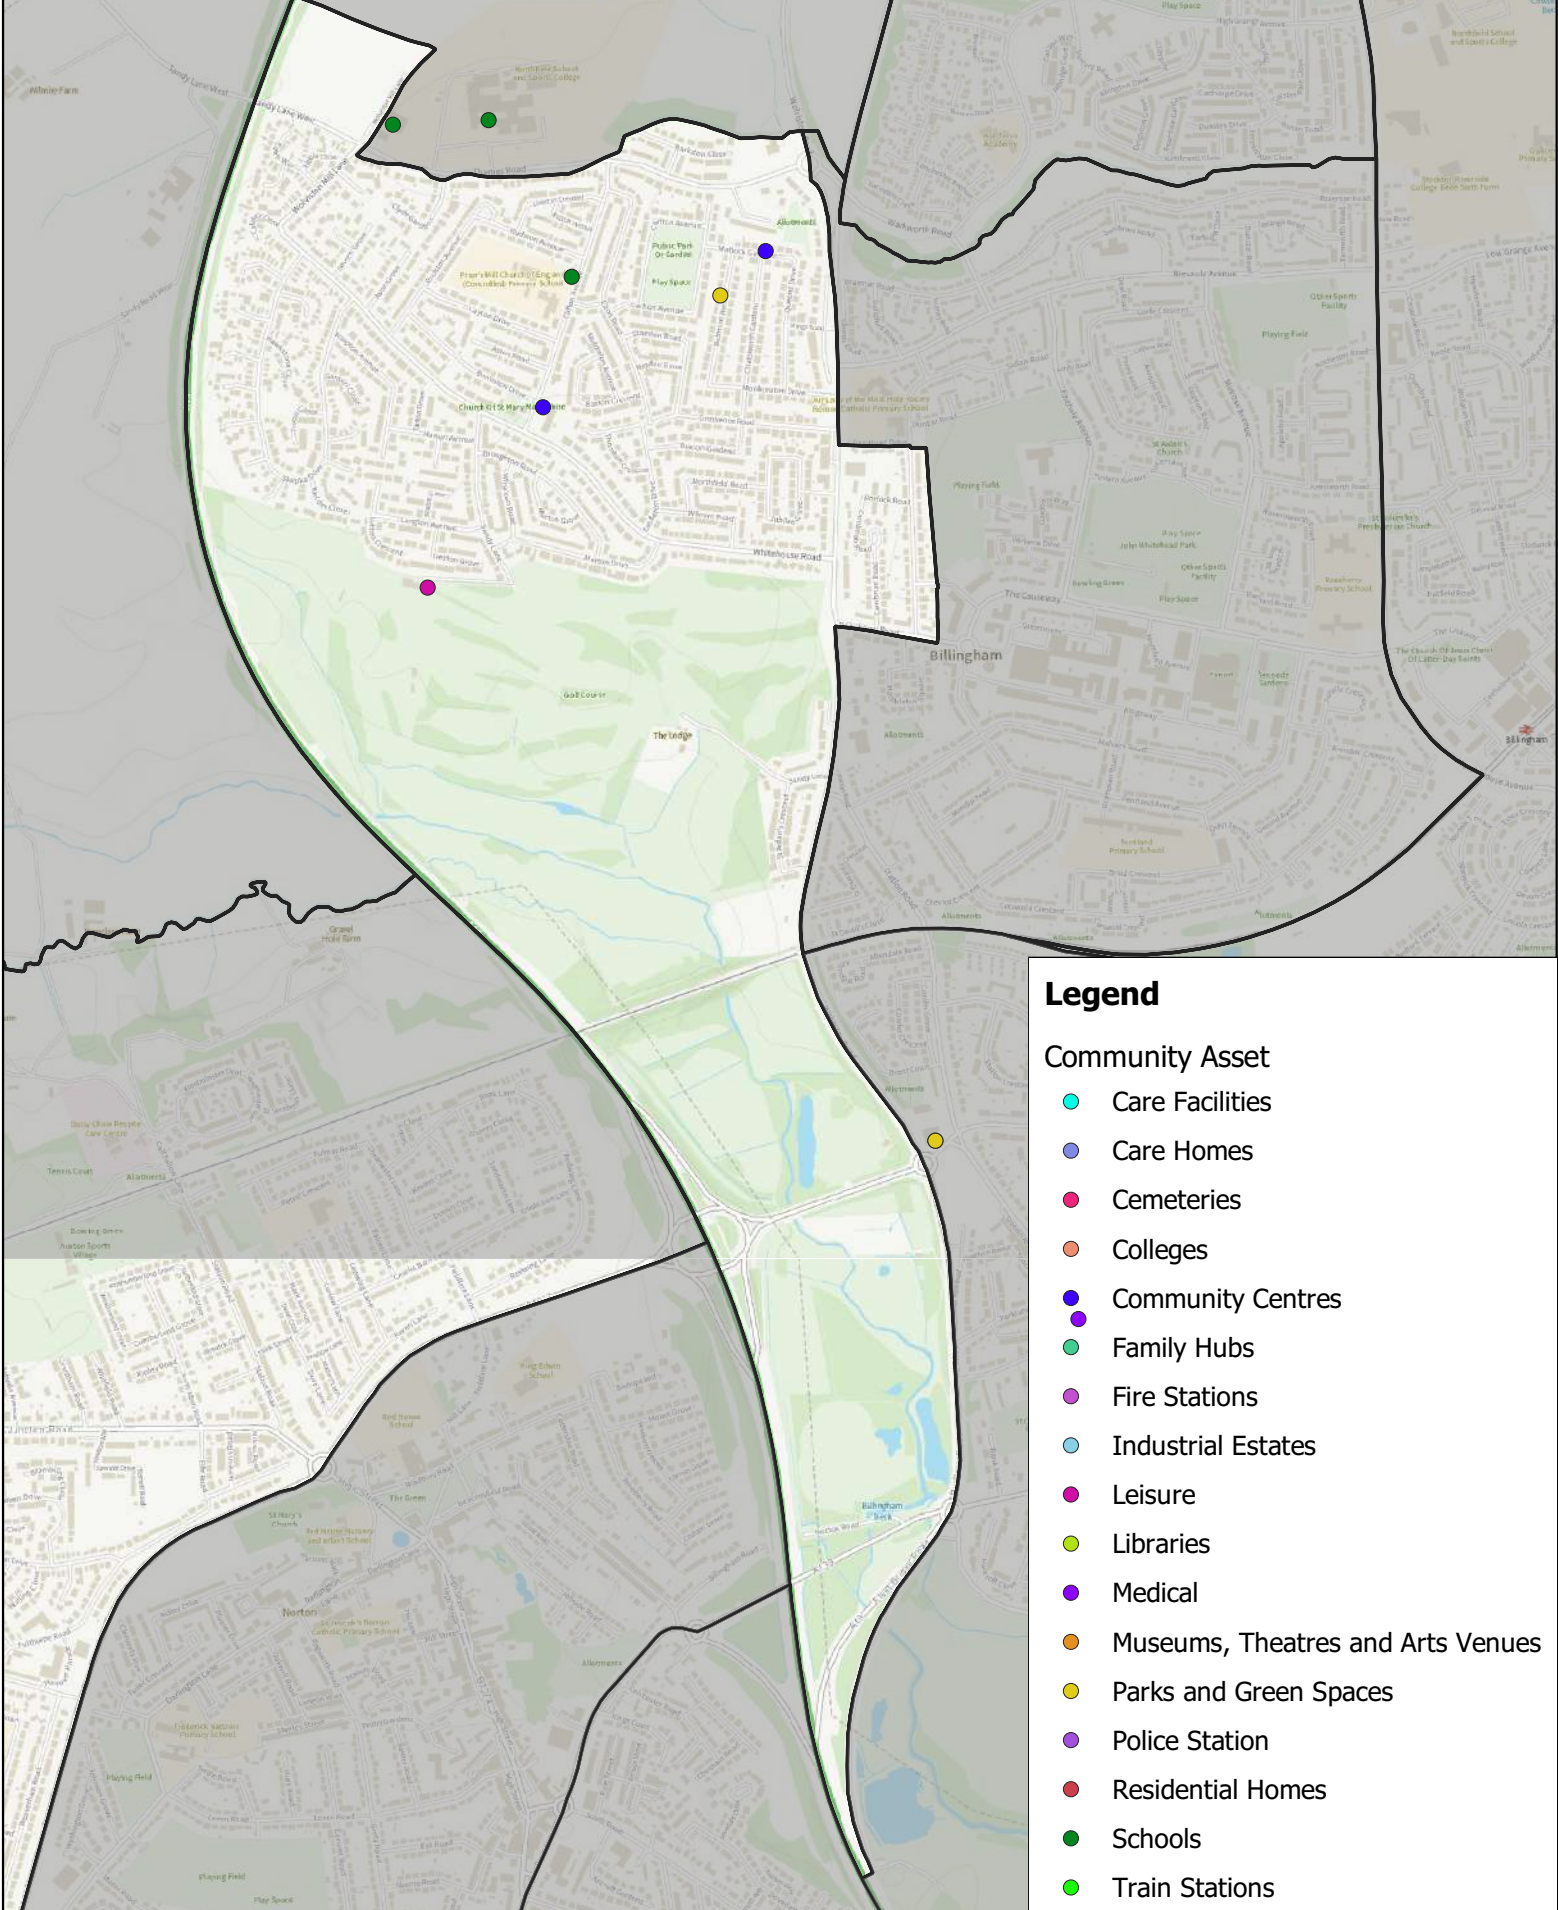

Billingham West Ward

Legend

Wards

1:25,00

Billingham West Ward

Legend

Index of Multiple Deprivation 2019

0 - 10 % Most Deprived

2

3

4

5

6

7

8

9

10 - 10% Least Deprived

1:15,00

Legend

Community Asset

- Care Facilities
- Care Homes
- Cemeteries
- Colleges
- Community Centres
- Family Hubs
- Fire Stations
- Industrial Estates
- Leisure
- Libraries
- Medical
- Museums, Theatres and Arts Venues
- Parks and Green Spaces
- Police Station
- Residential Homes
- Schools
- Train Stations