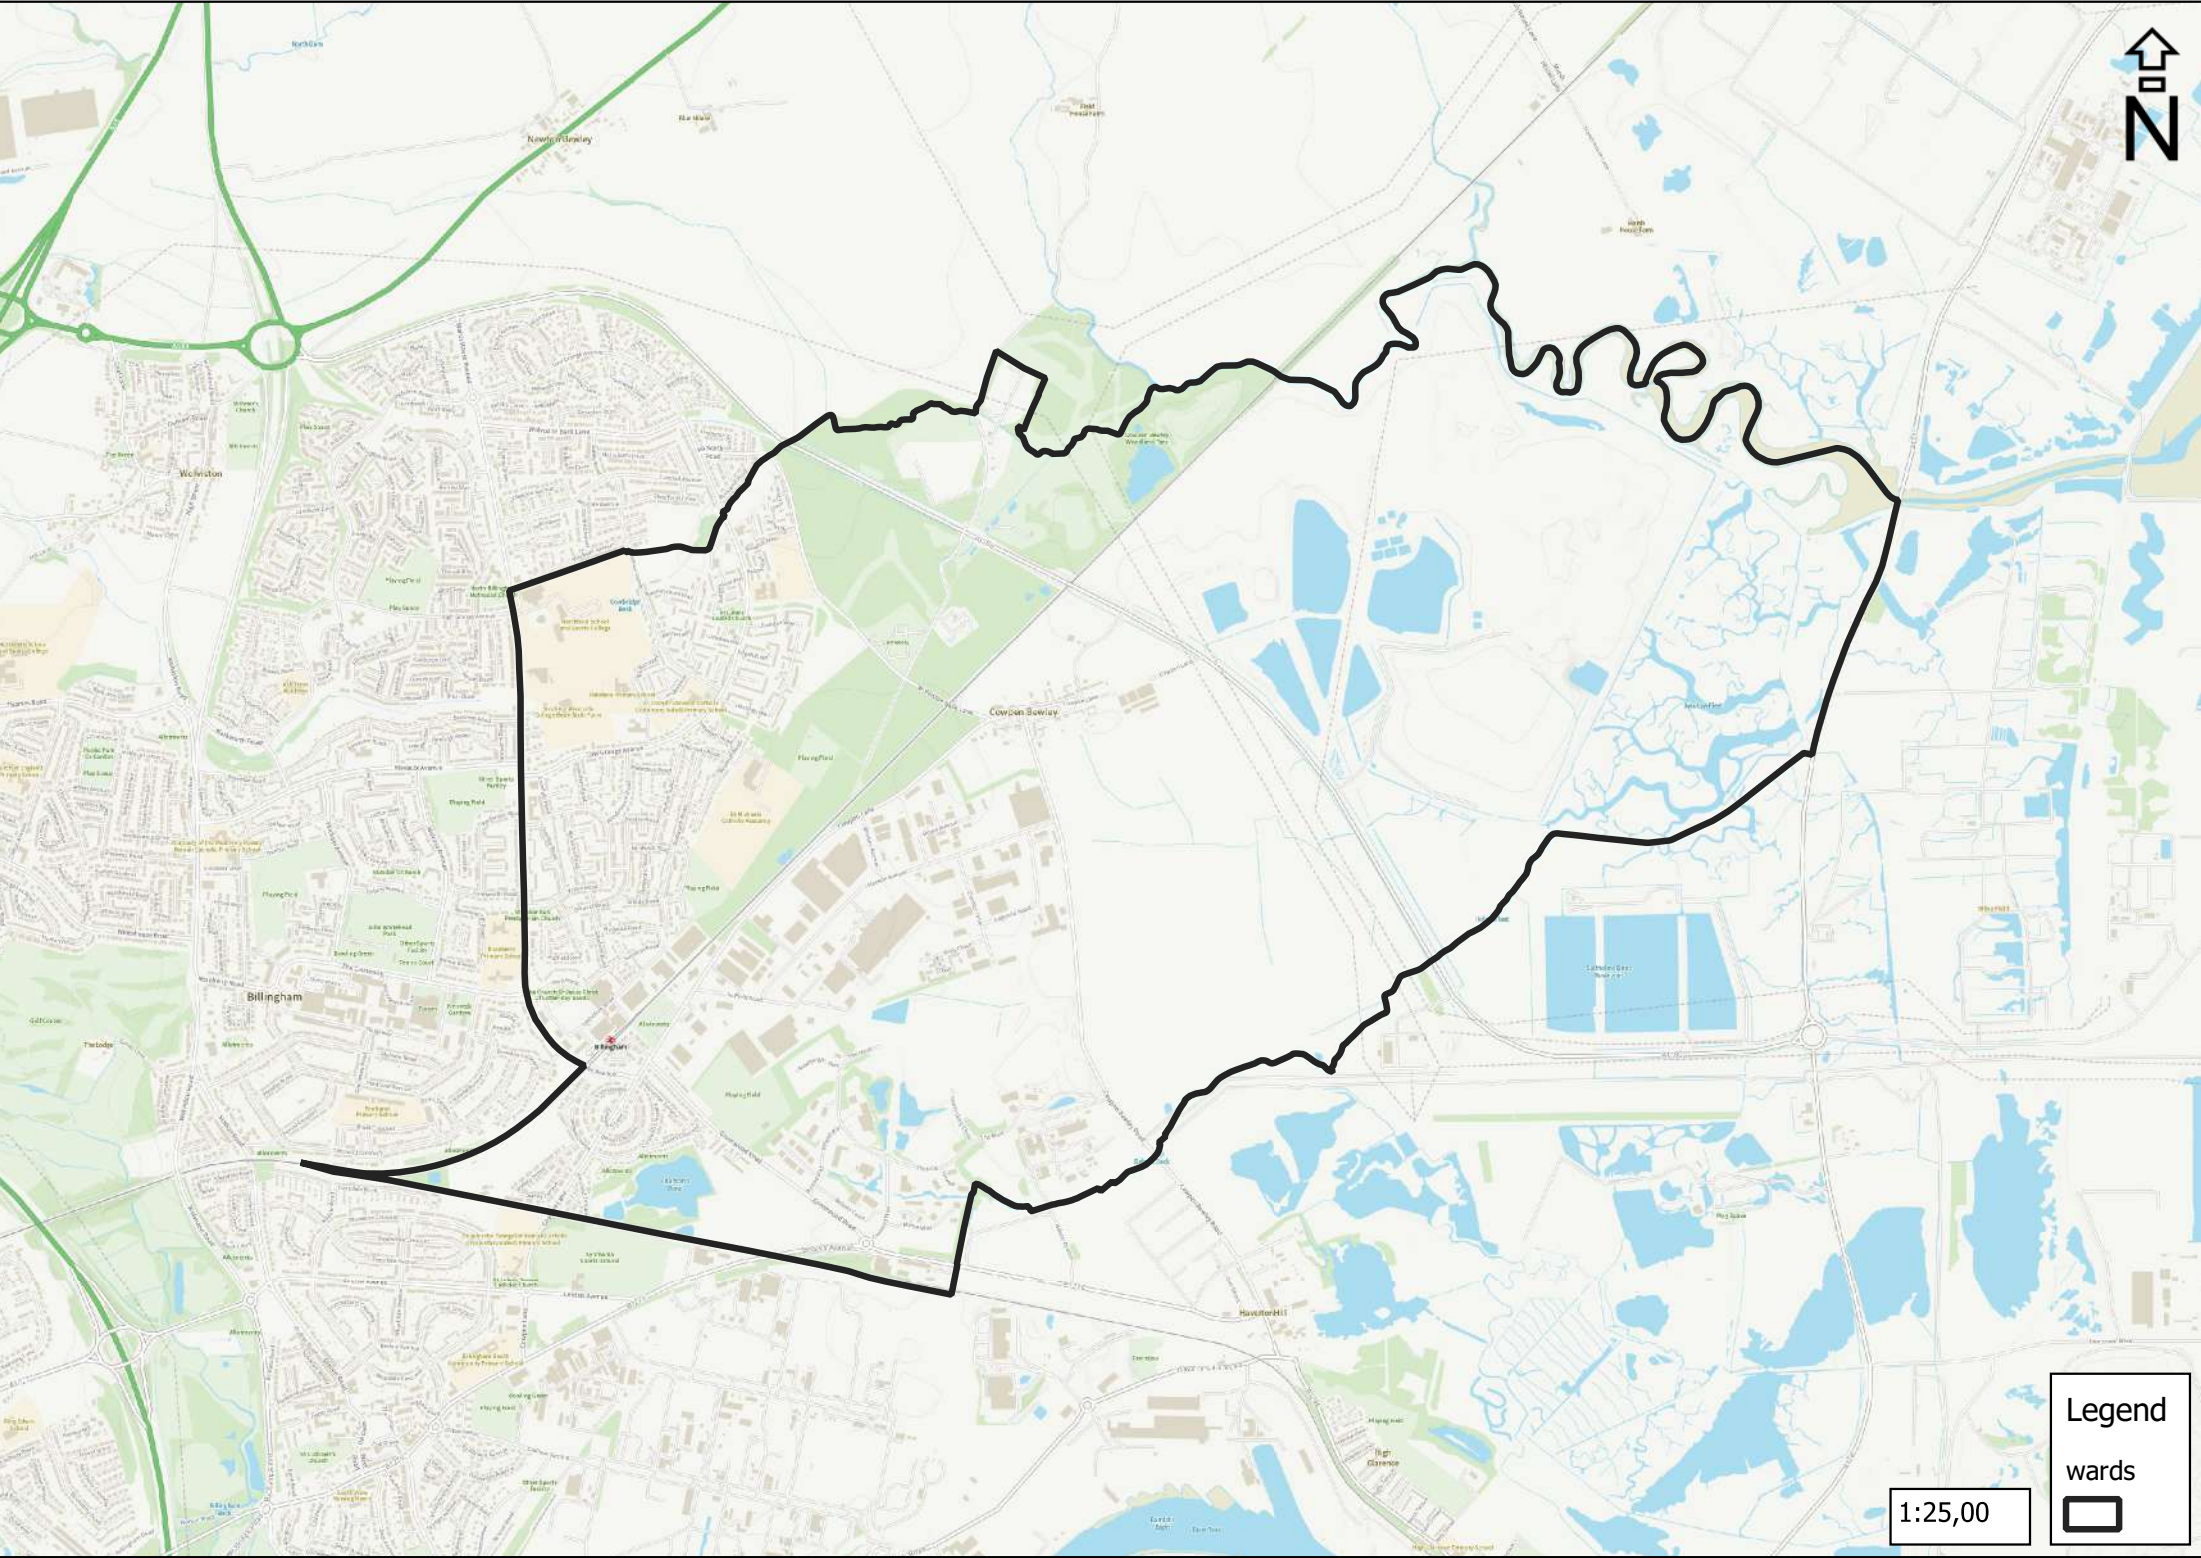

Billingham East Ward

Legend

Index of Multiple Deprivation 2019

1:17,50

Legend

wards

1:25,000

- Legend**
- Community Assets**
- Care Facilities
 - Care Homes
 - Cemeteries
 - Colleges
 - Community Centres
 - Family Hubs
 - Fire Stations
 - Industrial Estates
 - Leisure
 - Libraries
 - Medical
 - Museums, Theatres and Arts Venues
 - Parks and Green Spaces
 - Police Station
 - Residential Homes
 - Schools
 - Train Stations