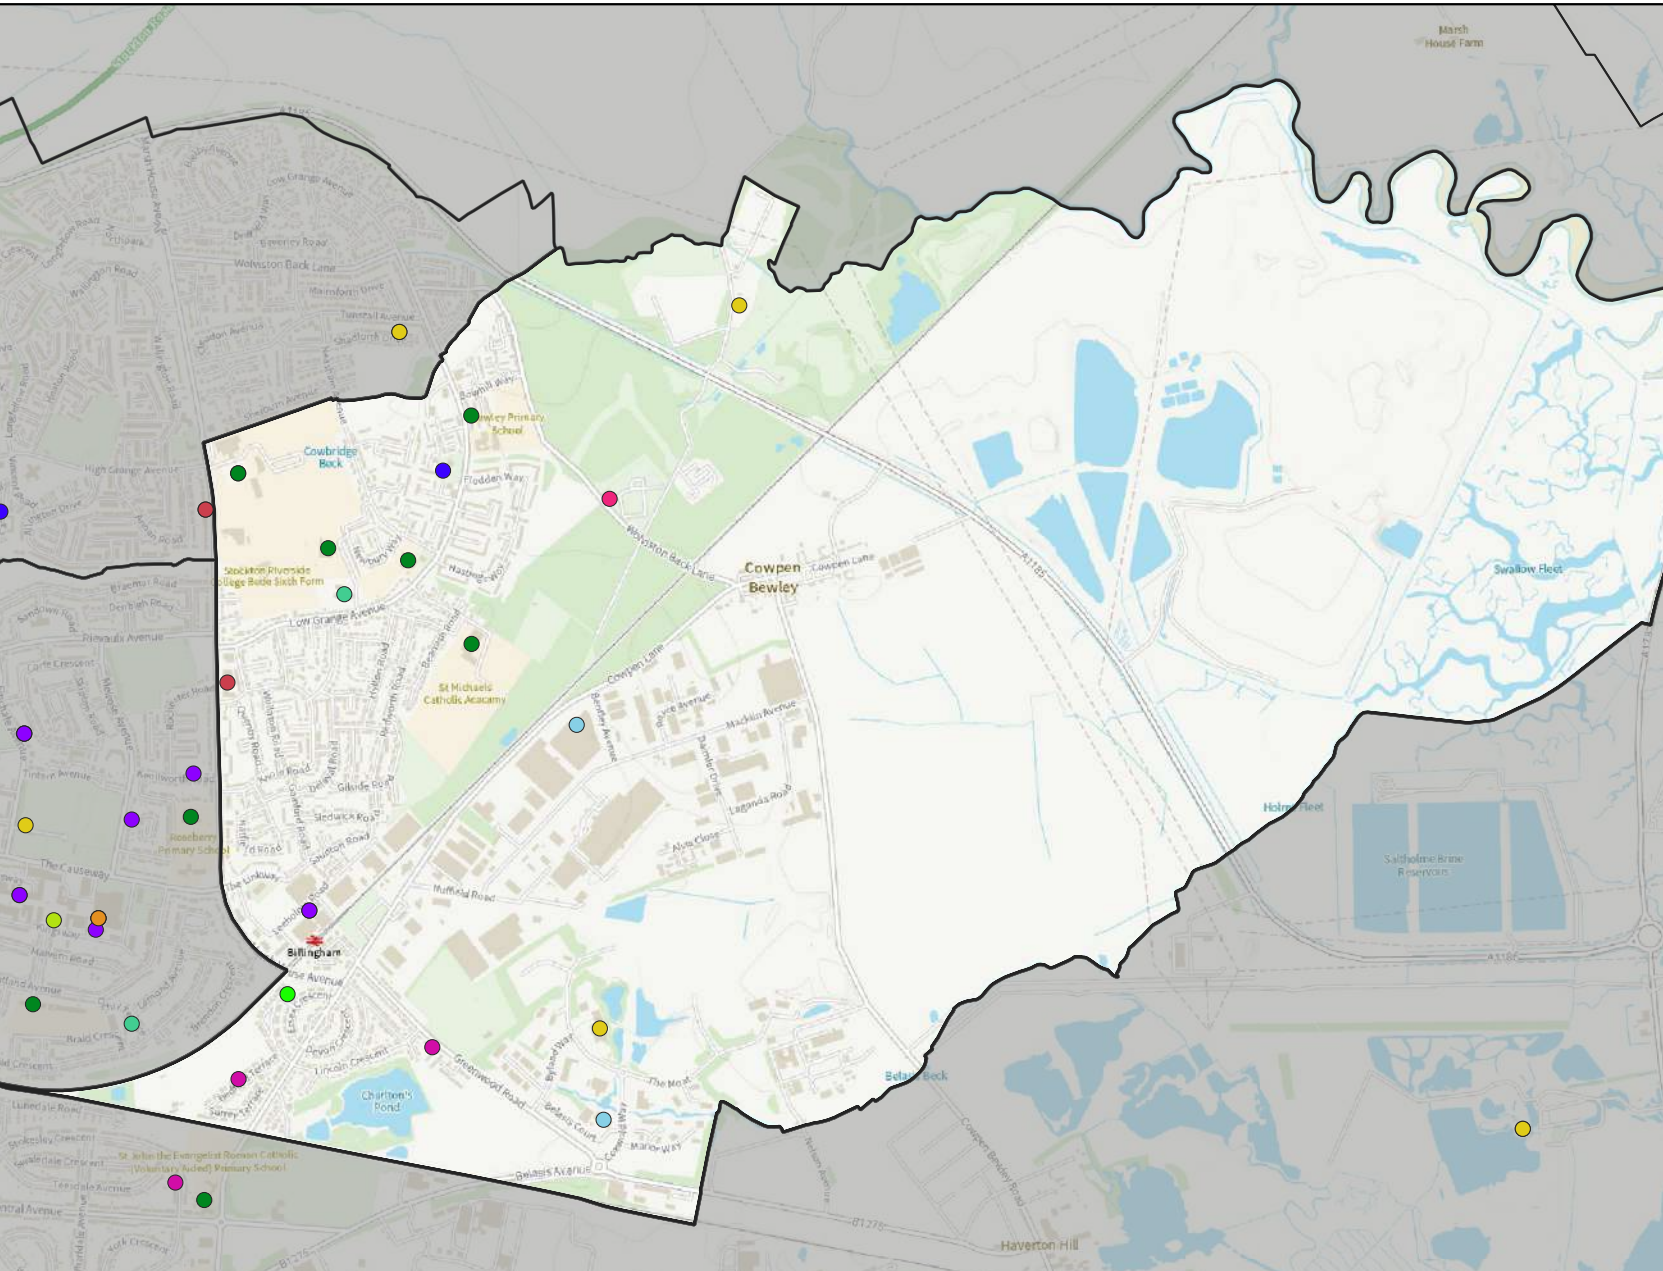

Billingham East Ward

Legend

Index of Multiple Deprivation 2019

1:17,50

Legend

wards

1:25,000

- Legend**
- Community Assets**
- Care Facilities
 - Care Homes
 - Cemeteries
 - Colleges
 - Community Centres
 - Family Hubs
 - Fire Stations
 - Industrial Estates
 - Leisure
 - Libraries
 - Medical
 - Museums, Theatres and Arts Venues
 - Parks and Green Spaces
 - Police Station
 - Residential Homes
 - Schools
 - Train Stations

Map Produced by the GIS Team
 Stockton-on-Tees Borough Council

Stockton-on-Tees Borough Council
 Municipal Buildings, Church Road,
 Stockton-on-Tees TS18 1LD
 Telephone: (01642) 393939

Title

Billingham East Ward