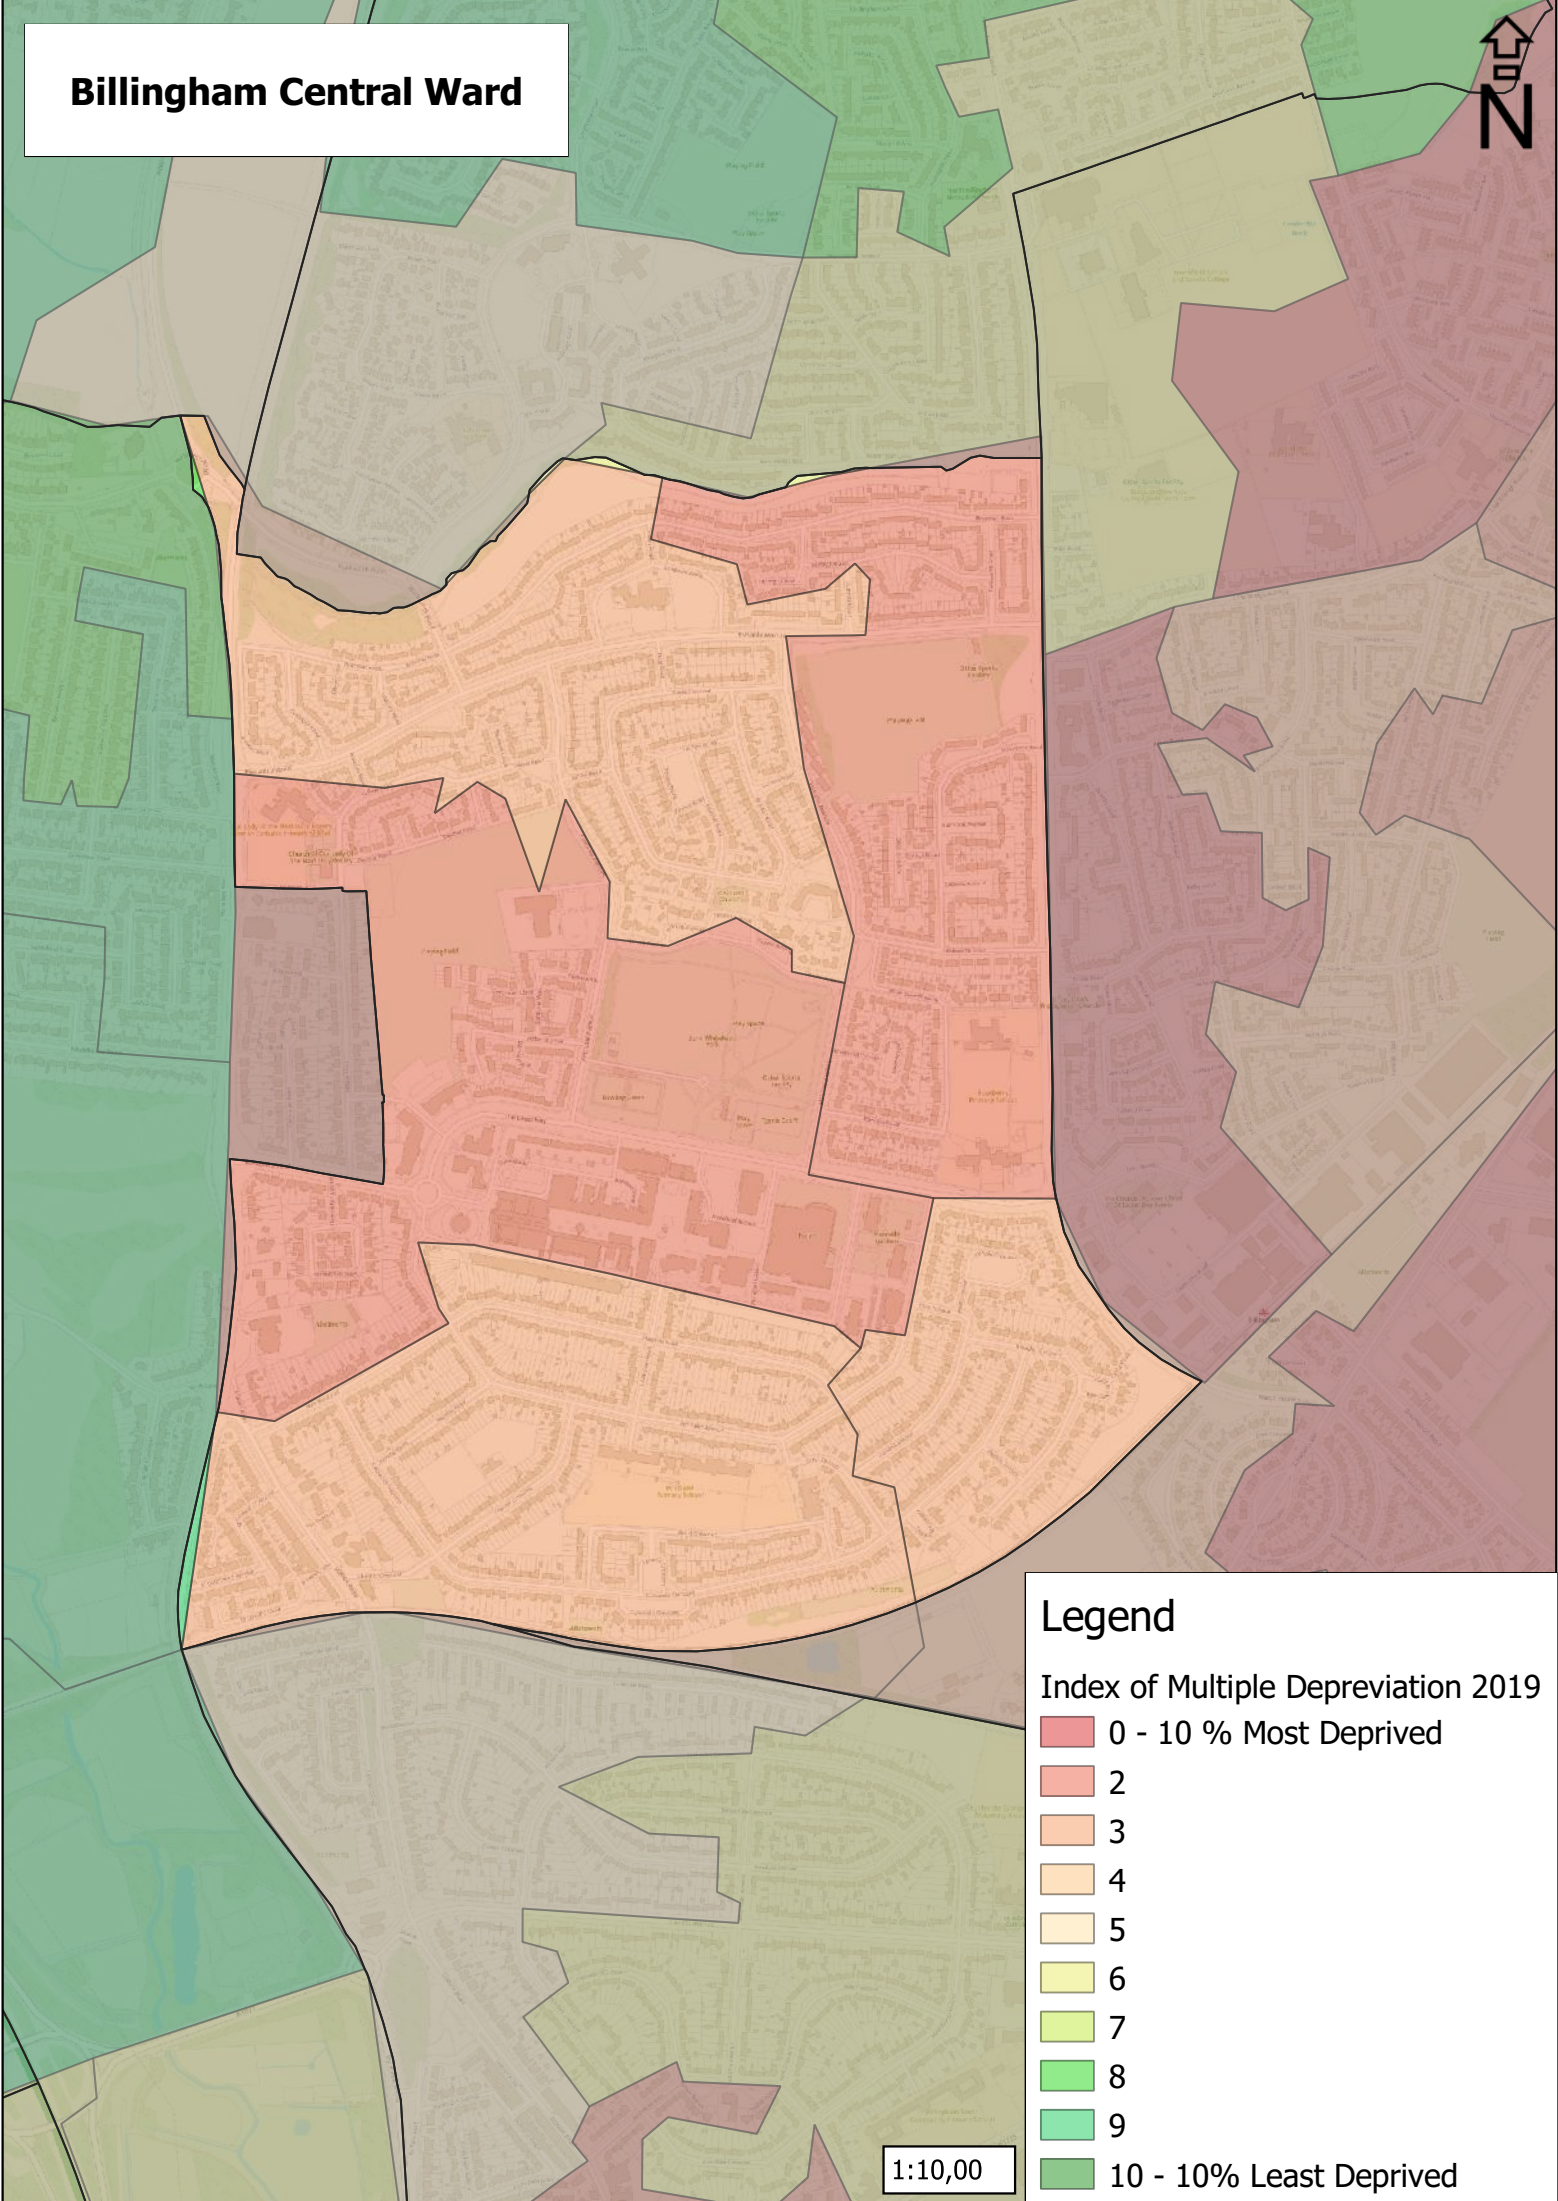

Billingham Central Ward

Legend

wards

1:10,000

Billingham Central Ward

Legend

Index of Multiple Deprivation 2019

-  0 - 10 % Most Deprived
-  2
-  3
-  4
-  5
-  6
-  7
-  8
-  9
-  10 - 10% Least Deprived

1:10,00

Legend

Community Asset

-  Care Facilities
-  Care Homes
-  Cemeteries
-  Colleges
-  Community Centres
-  Family Hubs
-  Fire Stations
-  Industrial Estates
-  Leisure
-  Libraries
-  Medical
-  Museums, Theatres and Arts Venues
-  Parks and Green Spaces
-  Police Station
-  Residential Homes
-  Schools
-  Train Stations