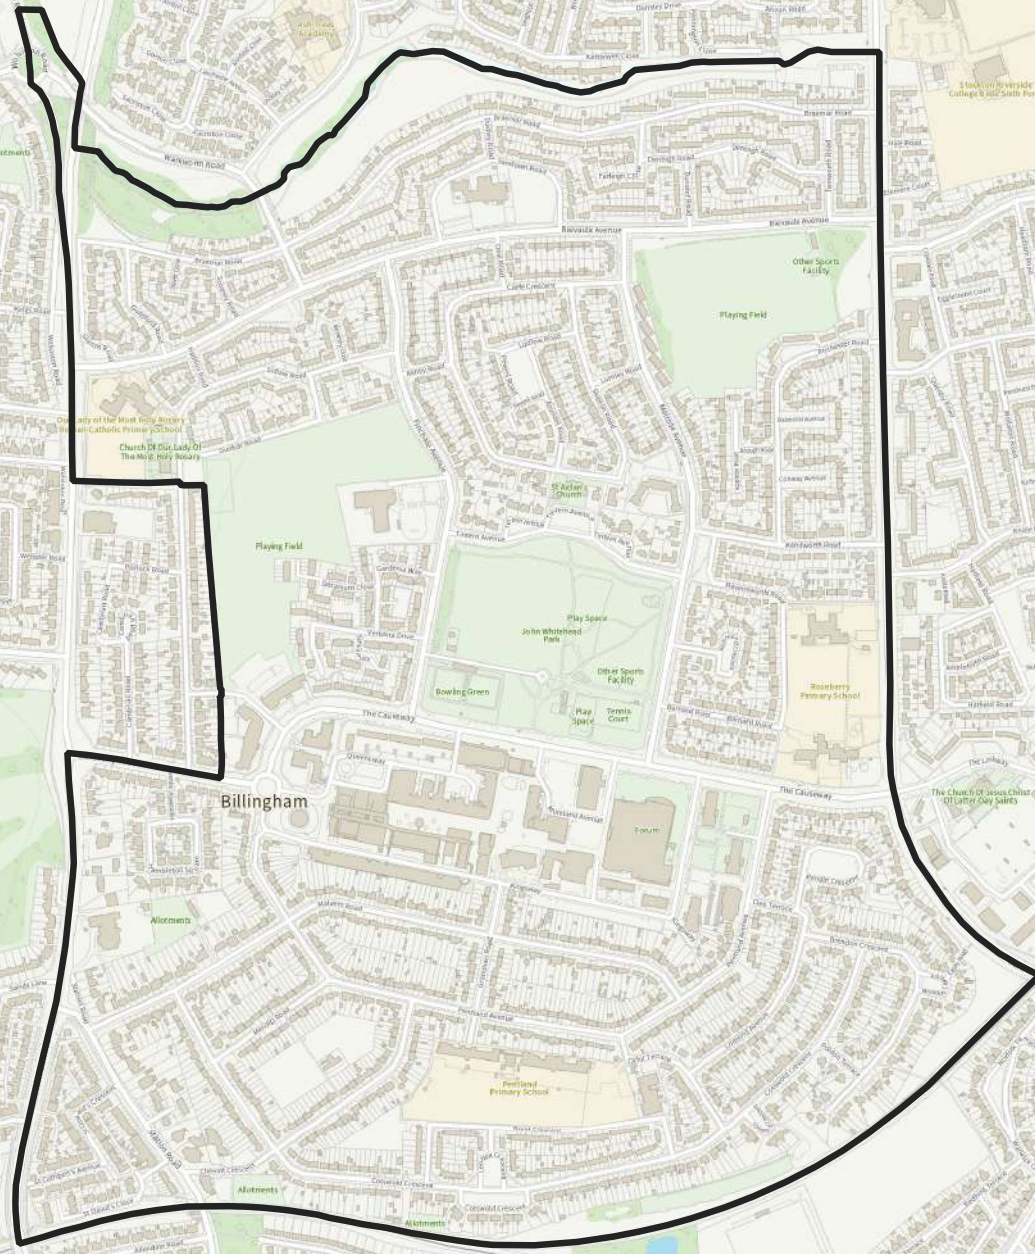

Billingham Central Ward

Legend

wards

1:10,000

Billingham Central Ward

Legend

Index of Multiple Deprivation 2019

-  0 - 10 % Most Deprived
-  2
-  3
-  4
-  5
-  6
-  7
-  8
-  9
-  10 - 10% Least Deprived